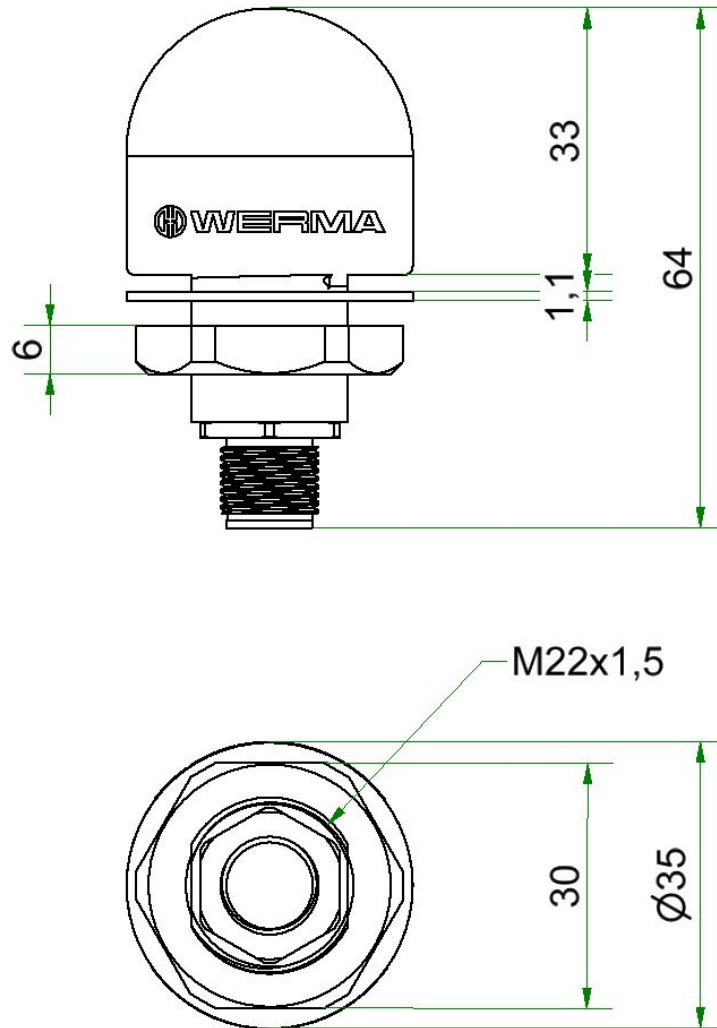

Mini installation beacon / Beacon Multicolour
MC35 UL Beacon 24V RGY M12

DRAWING

For additional installation and mounting information, refer to the appropriate user guide at www.werma.com. This printed copy is for information only and is subject to alteration.