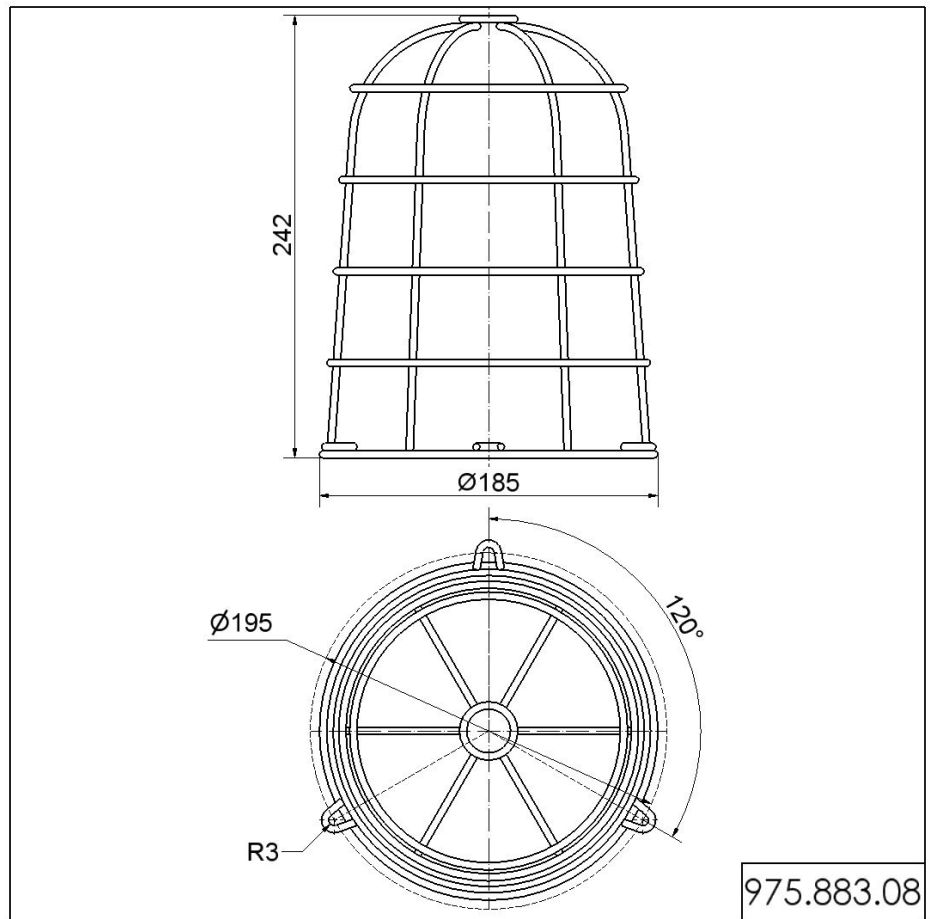

LED-Permanent Light 280 / Accessories

Wire guard SR

DRAWING

! For additional installation and mounting information, refer to the appropriate user guide at www.werma.com. This printed copy is for information only and is subject to alteration.