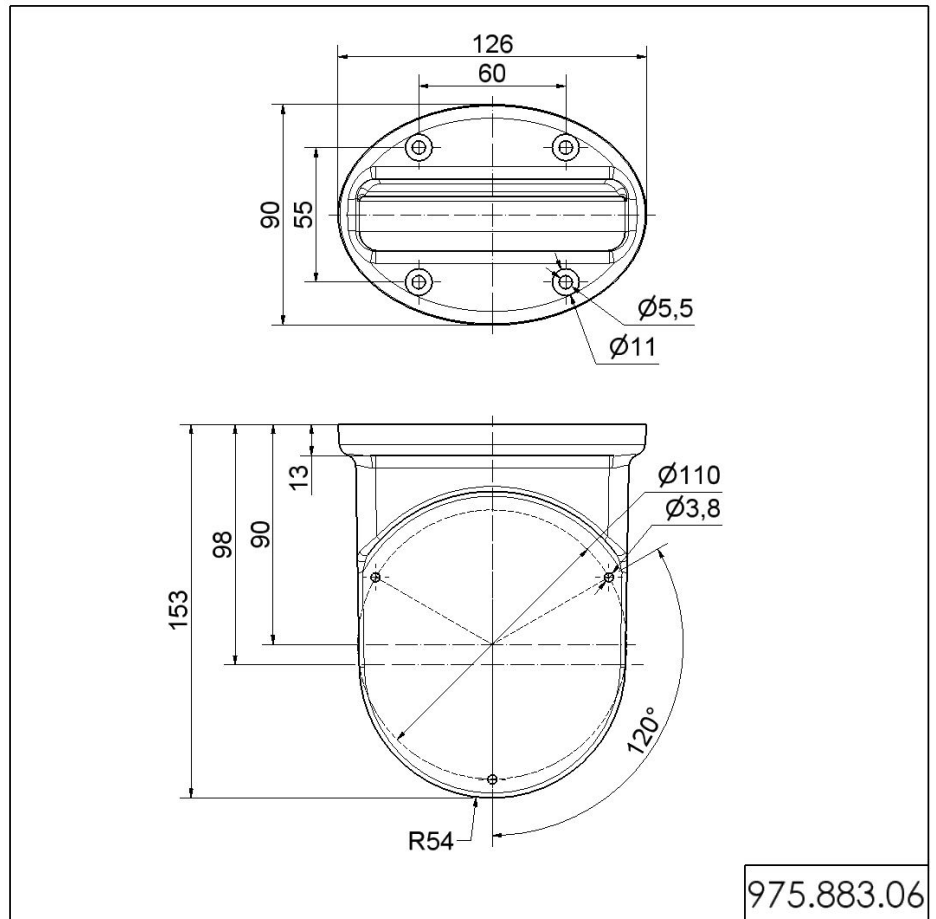

LED-Permanent Light 280 / Accessories
Bracket BK

DRAWING

! For additional installation and mounting information, refer to the appropriate user guide at www.werma.com. This printed copy is for information only and is subject to alteration.