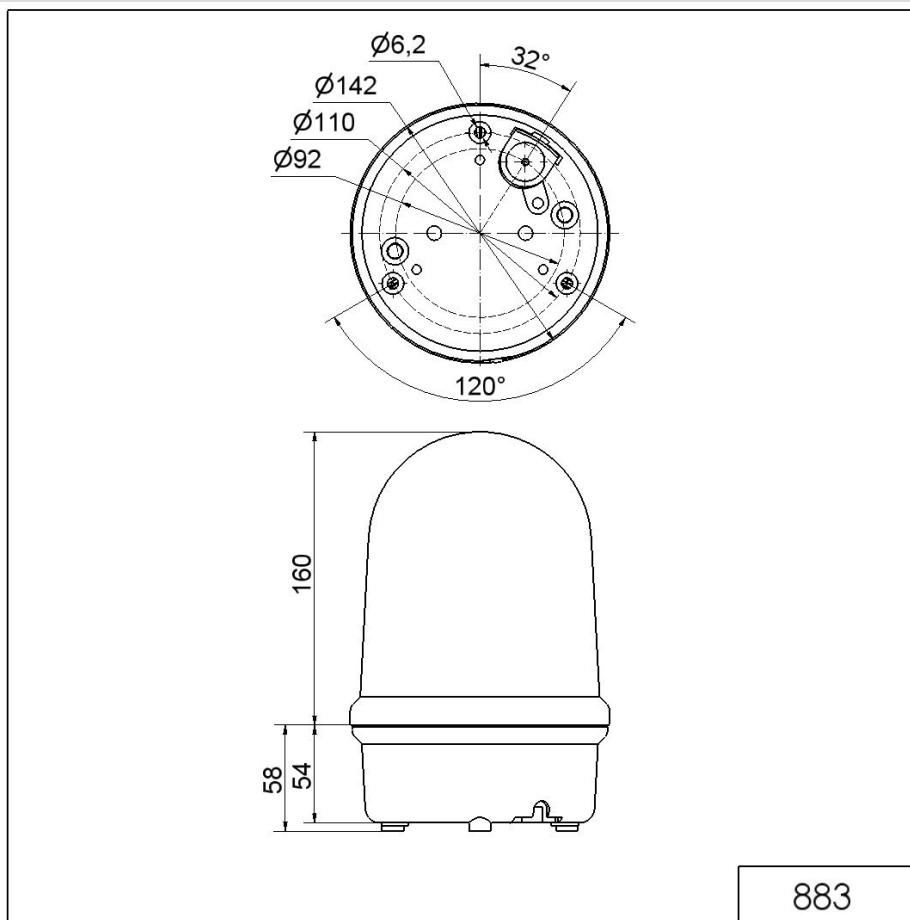

## Maxi free-standing Beacons / Rotating Mirror Light 883

**Rotating Mirror Beacon LED 115-230VAC YE**

Part No.: 883.330.60

**MECHANICAL DATA**

Height	218 mm
Diameter	142 mm
Materials	PC PC/ABS
Dome colour	Yellow
Housing colour	Black
Protection category	IP65
Connection	Screw terminals
cross-sectional area maximum	1,50mm <sup>2</sup> / 16AWG
Cable entry	Rubber pinch
Cable entry minimum	d = 5 mm
Cable entry maximum	d = 7 mm
Tension relief	Pull-out protection
Type of fixing	Base mounting
Working temperature minimum	-30°C
Working temperature maximum	+50°C
Weight with packaging	765 g
Product weight	676 g

**OPTICAL DATA**

Light source	LED
Light colour	Yellow
Optical signal image	Revolving
Service life optical	50,000 h minimum
Rotation speed (rpm)	180 U/min

For additional installation and mounting information, refer to the appropriate user guide at [www.werma.com](http://www.werma.com). This printed copy is for information only and is subject to alteration.

Maxi free-standing Beacons / Rotating Mirror Light 883  
**Rotating Mirror Beacon LED 115-230VAC YE**

APPROVAL DATA	
Conforms with CE	Yes
WEEE	Yes
Conforms with RED directive	No
Conform with ATEX-directive	No
Conforms with CCC-Ex	No
Conforms with CCC	Yes
Conforms with UL	No
Conforms with FCC	No
Conforms with IC	No
EAC certificate available	Yes
Conforms with UKCA (Importer)	No
Conforms with CMIM	No
Conforms with AS-I	No
Conforms with DNV	No
Conforms with RoHS CN	No
Conforms with VdS	No

Maxi free-standing Beacons / Rotating Mirror Light 883

**Rotating Mirror Beacon LED 115-230VAC YE**

**DRAWING**

**!** For additional installation and mounting information, refer to the appropriate user guide at [www.werma.com](http://www.werma.com). This printed copy is for information only and is subject to alteration.