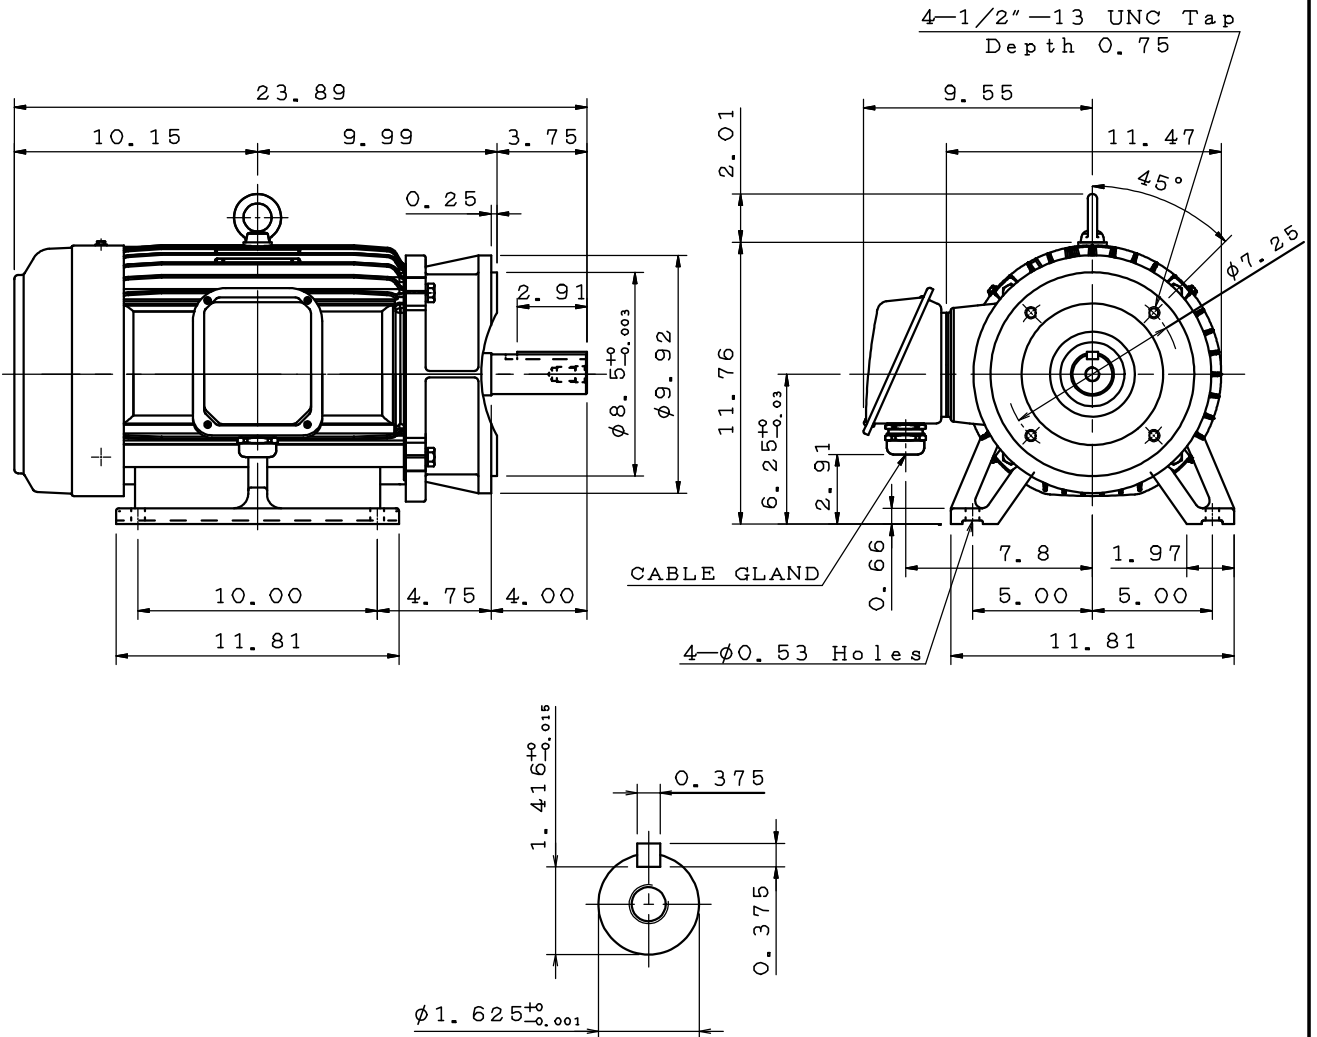

TECO Westinghouse

OUTLINE DIMENSIONS

MOTOR TYPE:
DVHM--NF15K0LA010

DATE June 11, 2020

PERMANENT MAGNET MOTOR

FRAME NO. 256TC

Pole	HP	kW	Hz	VOLT	r/min(rpm)
6	20	15	60	230/460	1800

Ins	Rating	Dimension in	Approx Weight	Bearings
F	CONT.	inch	196.0 lbs	DE: 6309ZZ NDE: 6307ZZ

PMTWMC20200601-01-00

Note:

1. IP55 Protection.
2. Indoor Service.
3. CABLE GLAND(PF1")
SUITABLE FOR RANGE
φ0.71~φ0.98

◇	.	.
---	---	---

DWG.	梁志豪	06.02.20	TECO Westinghouse	DWG NO.	31057M045100
CHKD.	梁志豪	06.04.20			
APPD.	王祈欣	06.04.20			