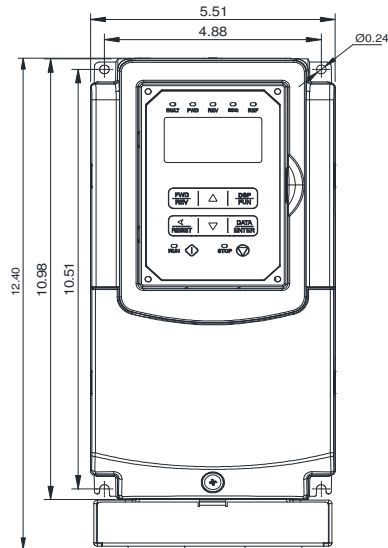

GENERAL DATASHEET VARIABLE SPEED DRIVE

SERIES		MODEL#		
F510		F510-4008-C3-UE		
ISSUED		ENCLOSURE/ FRAME		
12/31/2019		NEMA 1 (IP20) / F2		
INPUT AMPS		AC INPUT VOLTAGE	AC INPUT FREQUENCY	AC INPUT PHASE
ND (VT)				
11.6		380-480	50/60	3
OUTPUT HP	OUTPUT AMPS	AC OUTPUT VOLTAGE	AC OUTPUT FREQUENCY	AC OUTPUT PHASE
ND (VT)	ND (VT)			
7.5	11.1	0-480	0-400	3

Approved By:	Brian Smith	Drawing No:	F510-460-008-F2	Revision: 1
--------------	-------------	-------------	-----------------	-------------