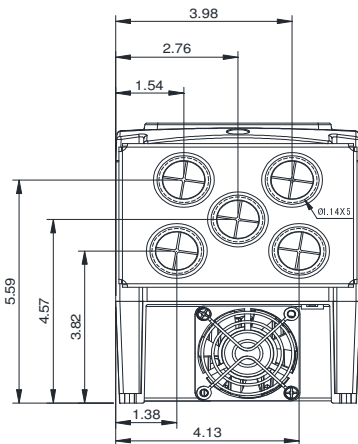

GENERAL DATASHEET VARIABLE SPEED DRIVE

SERIES		MODEL#		
F510		F510-4008-C3-UE		
ISSUED		ENCLOSURE/ FRAME		
12/31/2019		NEMA 1 (IP20) / F2		
INPUT AMPS		AC INPUT VOLTAGE	AC INPUT FREQUENCY	AC INPUT PHASE
ND (VT)				
11.6		380-480	50/60	3
OUTPUT HP	OUTPUT AMPS	AC OUTPUT VOLTAGE	AC OUTPUT FREQUENCY	AC OUTPUT PHASE
ND (VT)	ND (VT)			
7.5	11.1	0-480	0-400	3

Approved By:	Brian Smith	Drawing No:	F510-460-008-F2	Revision: 1
--------------	-------------	-------------	-----------------	-------------