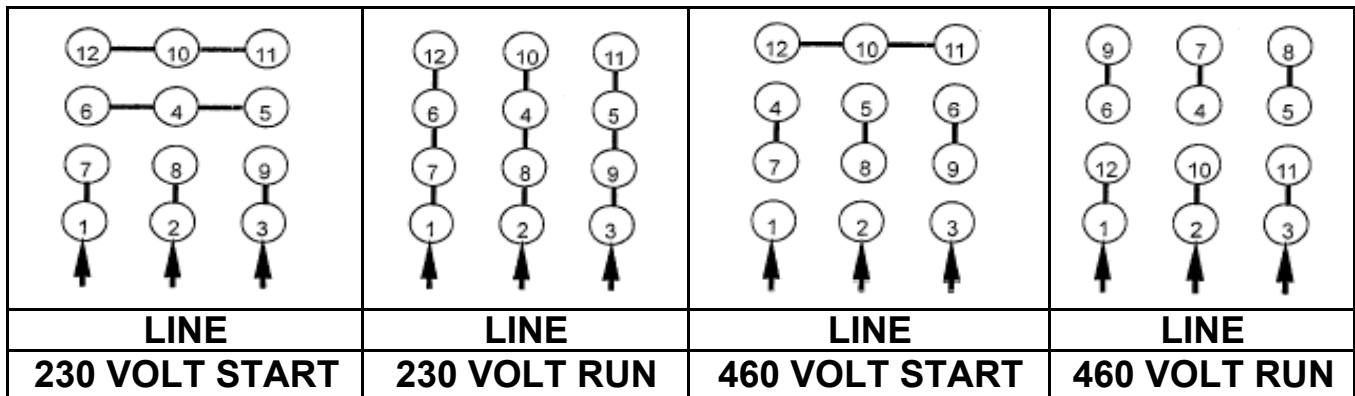

DATE:
September 13, 2006

CONNECTION DIAGRAM

CATALOG NO.:
EP0306C

SCHEMATIC - Δ / Y CONNECTION

ACROSS THE LINE CONNECTION

WYE START-DELTA RUN CONNECTION

DWG NO.
DAC-1565-4