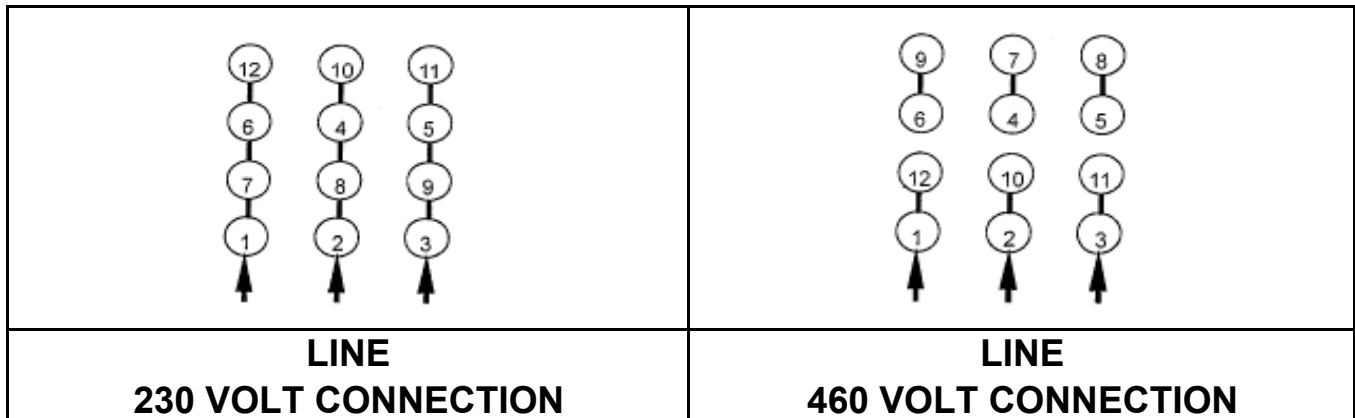

DATE:
September 13, 2006

CONNECTION DIAGRAM

CATALOG NO.:
EP0306C

SCHEMATIC - Δ / Y CONNECTION

ACROSS THE LINE CONNECTION

WYE START-DELTA RUN CONNECTION

DWG NO.
DAC-1565-4