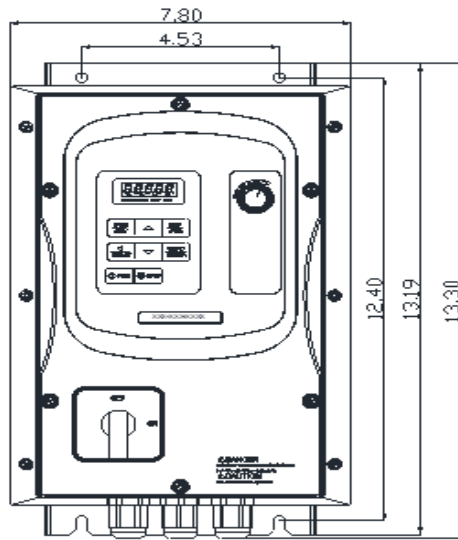

GENERAL DATASHEET VARIABLE SPEED DRIVE

SERIES		MODEL#		
E510		E510-403-H3FN4S-U		
ISSUED		ENCLOSURE/ FRAME		
4/18/2017		NEMA 4/4X (IP66) / Frame 2 - INDOOR USE ONLY		
THREEPHASE INPUT AMPS		AC INPUT VOLTAGE	AC INPUT FREQUENCY	AC INPUT PHASE
HD (CT)				
7.3		380-480	50/60	3
OUTPUT HP	OUTPUT AMPS	AC OUTPUT VOLTAGE	AC OUTPUT FREQUENCY	AC OUTPUT PHASE
HD (CT)	HD (CT)			
3	5.2	0-480	0-599	3