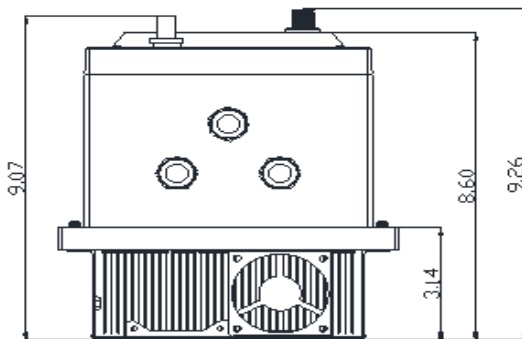

GENERAL DATASHEET VARIABLE SPEED DRIVE

SERIES		MODEL#		
E510		E510-403-H3FN4S-U		
ISSUED		ENCLOSURE/ FRAME		
4/18/2017		NEMA 4/4X (IP66) / Frame 2 - INDOOR USE ONLY		
THREEPHASE INPUT AMPS		AC INPUT VOLTAGE	AC INPUT FREQUENCY	AC INPUT PHASE
HD (CT)				
7.3		380-480	50/60	3
OUTPUT HP	OUTPUT AMPS	AC OUTPUT VOLTAGE	AC OUTPUT FREQUENCY	AC OUTPUT PHASE
HD (CT)	HD (CT)			
3	5.2	0-480	0-599	3