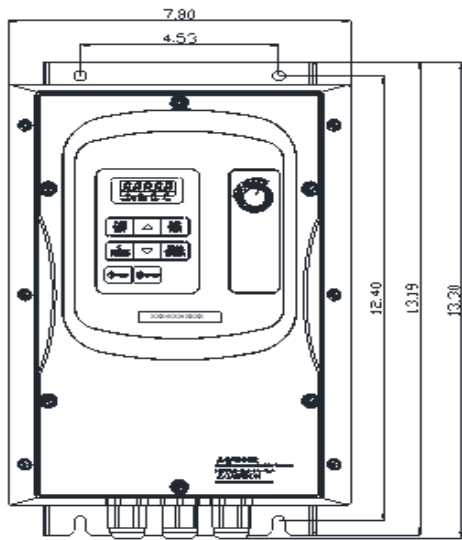

GENERAL DATASHEET VARIABLE SPEED DRIVE

SERIES E510		MODEL# E510-202-HN4R-U		
ISSUED 4/18/2017		ENCLOSURE/ FRAME NEMA 4/4X (IP66) / Frame 2 - INDOOR USE ONLY		
SINGLE PHASE INPUT AMPS HD (CT) 16		AC INPUT VOLTAGE 200-240	AC INPUT FREQUENCY 50/60	AC INPUT PHASE 1/3
THREE PHASE INPUT AMPS HD (CT) 11				
OUTPUT HP HD (CT) 2	OUTPUT AMPS HD (CT) 7.5	AC OUTPUT VOLTAGE 0-240	AC OUTPUT FREQUENCY 0-599	AC OUTPUT PHASE 3