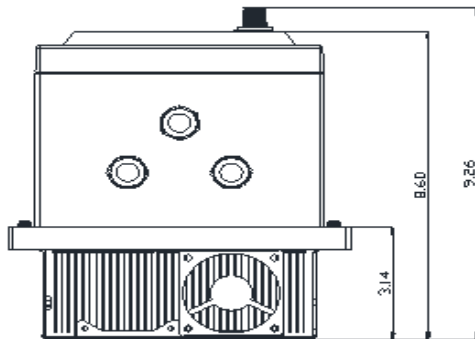

GENERAL DATASHEET VARIABLE SPEED DRIVE

SERIES E510		MODEL# E510-202-HN4R-U		
ISSUED 4/18/2017		ENCLOSURE/ FRAME NEMA 4/4X (IP66) / Frame 2 - INDOOR USE ONLY		
SINGLE PHASE INPUT AMPS HD (CT) 16		AC INPUT VOLTAGE 200-240	AC INPUT FREQUENCY 50/60	AC INPUT PHASE 1/3
THREE PHASE INPUT AMPS HD (CT) 11				
OUTPUT HP HD (CT) 2	OUTPUT AMPS HD (CT) 7.5	AC OUTPUT VOLTAGE 0-240	AC OUTPUT FREQUENCY 0-599	AC OUTPUT PHASE 3