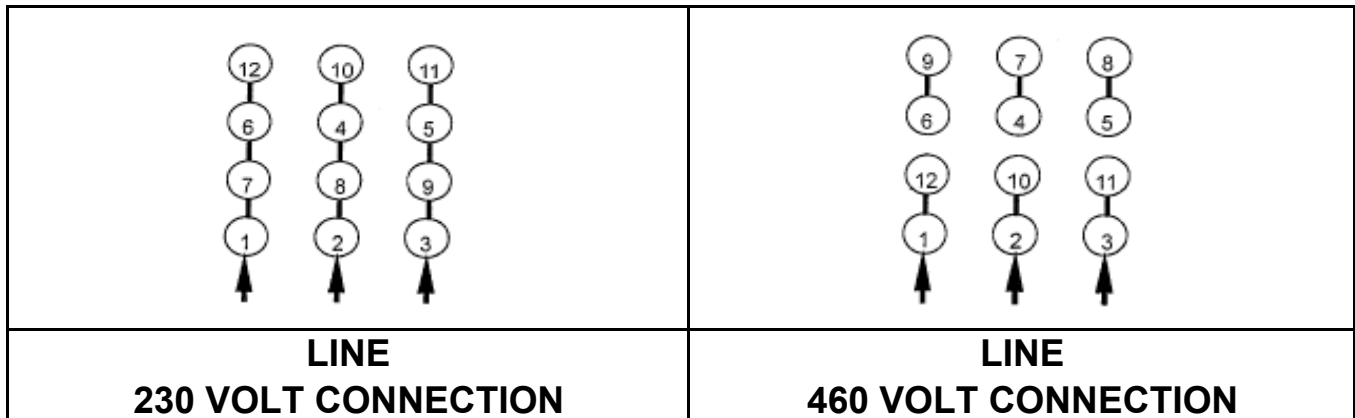

DATE:
February 16, 2007

CONNECTION DIAGRAM

SCHEMATIC - Δ / Y CONNECTION

ACROSS THE LINE CONNECTION

WYE START-DELTA RUN CONNECTION