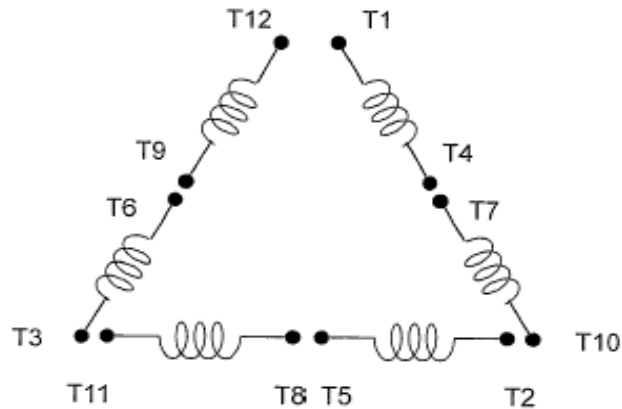

DATE:
February 16, 2007

CONNECTION DIAGRAM

SCHEMATIC - Δ / Y CONNECTION

ACROSS THE LINE CONNECTION

WYE START-DELTA RUN CONNECTION