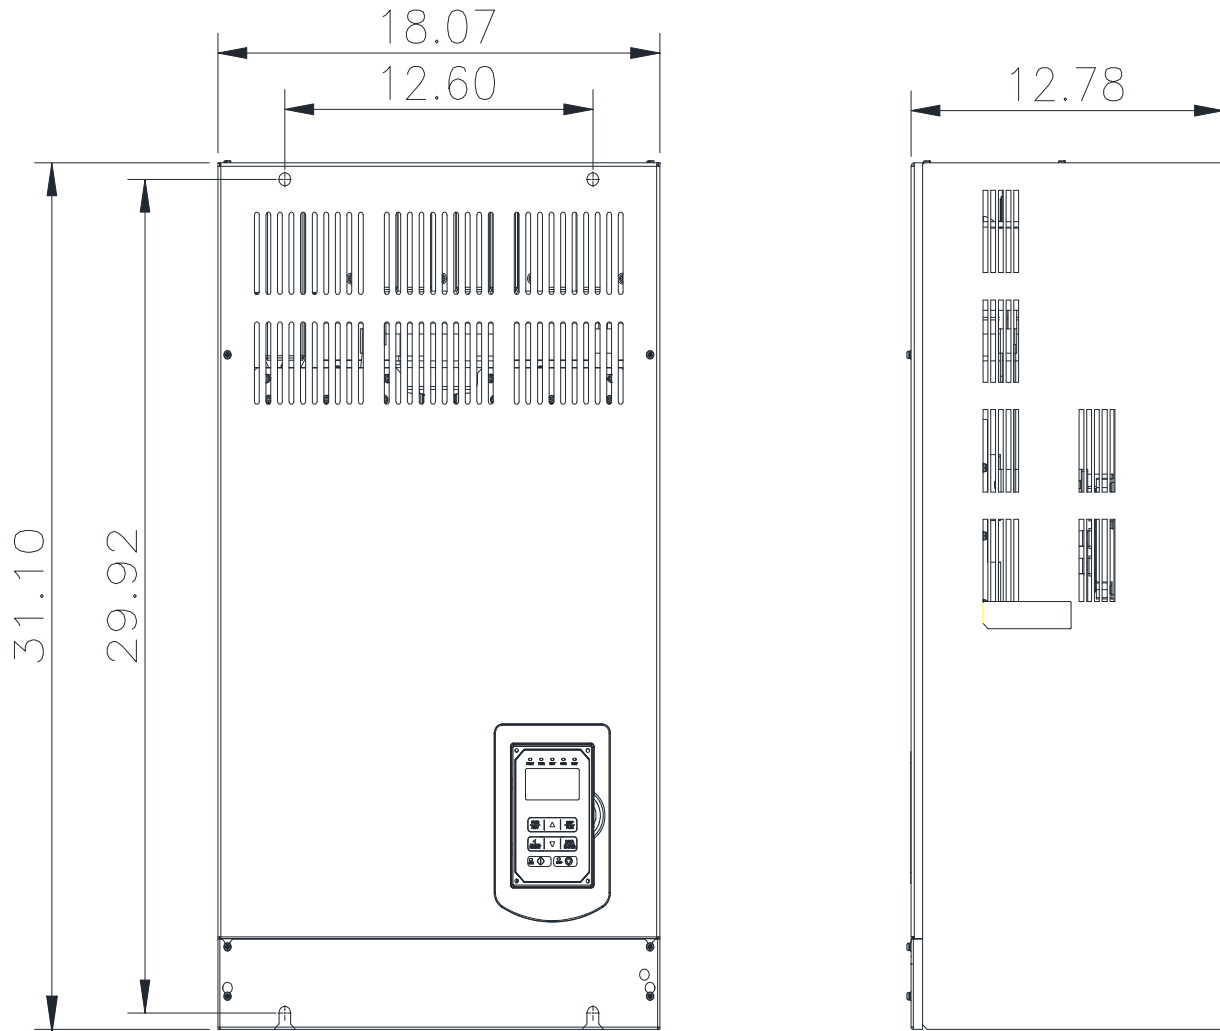

## GENERAL DATASHEET VARIABLE SPEED DRIVE

Series <b>A510</b>				MODEL# <b>A510-6215-C3-U</b>		
ISSUED <b>9/7/2016</b>				ENCLOSURE/ FRAME <b>Open Chassis (IP00) / F7</b>		
INPUT AMPS				AC INPUT VOLTAGE	AC INPUT FREQUENCY	AC INPUT PHASE
HD (CT)		ND (VT)				
<b>179.5</b>		<b>233</b>		<b>600-690</b>	<b>50/60</b>	<b>3</b>
OUTPUT HP				AC OUTPUT VOLTAGE	AC OUTPUT FREQUENCY	AC OUTPUT PHASE
OUTPUT AMPS						
HD (CT)	ND (VT)	HD (CT)	ND (VT)	<b>0-690</b>	<b>0-599</b>	<b>3</b>
<b>215</b>	<b>250</b>	<b>163</b>	<b>212</b>			

Approved By:	Brian Smith	Drawing No:	A510-690-215-F7	Revision: 0
--------------	-------------	-------------	-----------------	-------------