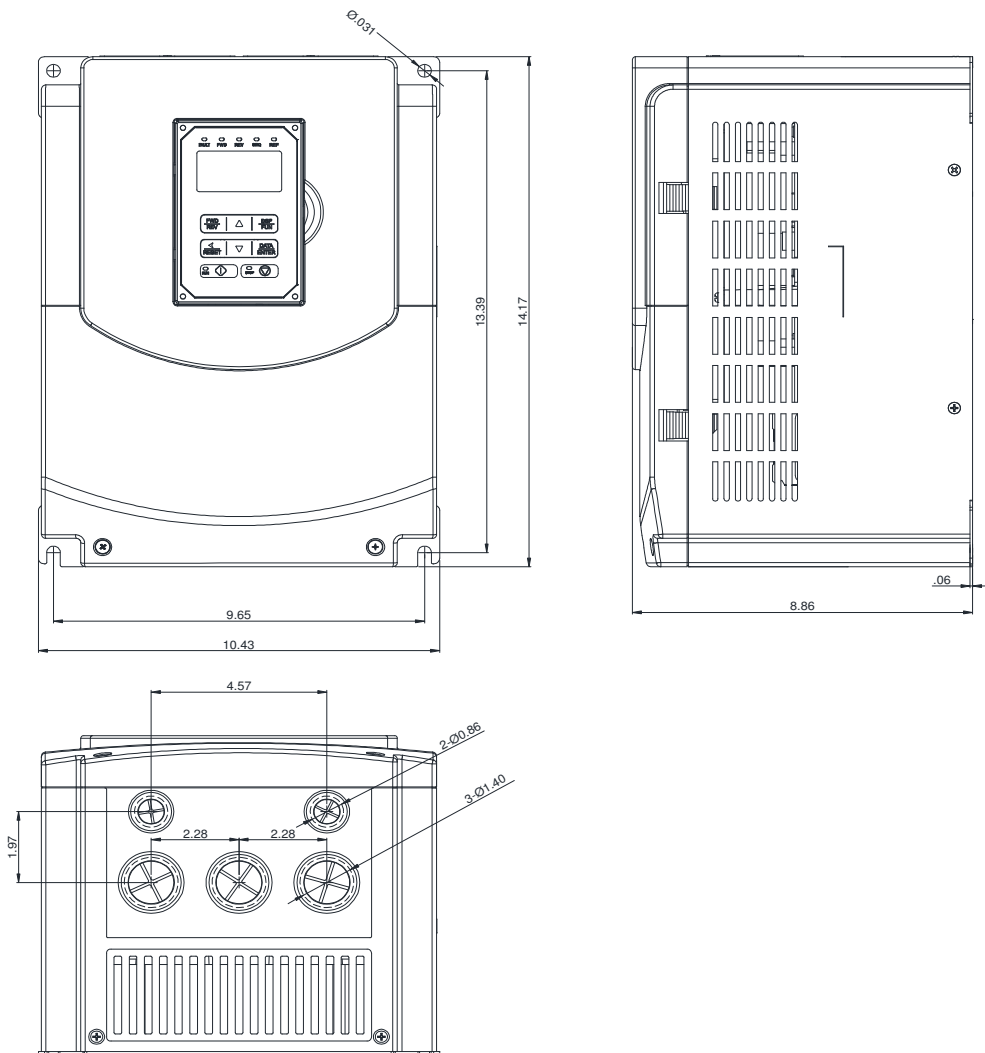

## GENERAL DATASHEET VARIABLE SPEED DRIVE

Series <b>A510</b>				MODEL# <b>A510-4025-C3-U</b>	
ISSUED <b>8/31/2016</b>				ENCLOSURE/ FRAME <b>NEMA 1 (IP20) / F4</b>	
INPUT AMPS		AC INPUT VOLTAGE	AC INPUT FREQUENCY	AC INPUT PHASE	
HD (CT)	ND (VT)				
<b>42.4</b>	<b>47.8</b>	<b>380-480</b>	<b>50/60</b>	<b>3</b>	
OUTPUT HP		AC OUTPUT VOLTAGE	AC OUTPUT FREQUENCY	AC OUTPUT PHASE	
OUTPUT AMPS					
HD (CT)	ND (VT)	HD (CT)	ND (VT)		
<b>25</b>	<b>30</b>	<b>39</b>	<b>44</b>	<b>0-480</b>	<b>0-599</b>

Approved By:	Brian Smith	Drawing No:	A510-460-025-F4	Revision: 0
--------------	-------------	-------------	-----------------	-------------