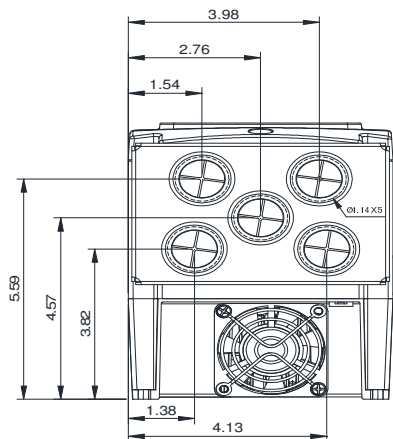

GENERAL DATASHEET VARIABLE SPEED DRIVE

Series A510				MODEL# A510-4015-C3-UE		
ISSUED 12/30/2019				ENCLOSURE/ FRAME NEMA 1 (IP20) / F3		
INPUT AMPS				AC INPUT VOLTAGE	AC INPUT FREQUENCY	AC INPUT PHASE
HD (CT)		ND (VT)				
25		32.3		380-480	50/60	3
OUTPUT HP				AC OUTPUT VOLTAGE	AC OUTPUT FREQUENCY	AC OUTPUT PHASE
OUTPUT AMPS						
HD (CT)	ND (VT)	HD (CT)	ND (VT)	0-480	0-599	3
15	20	24	31			