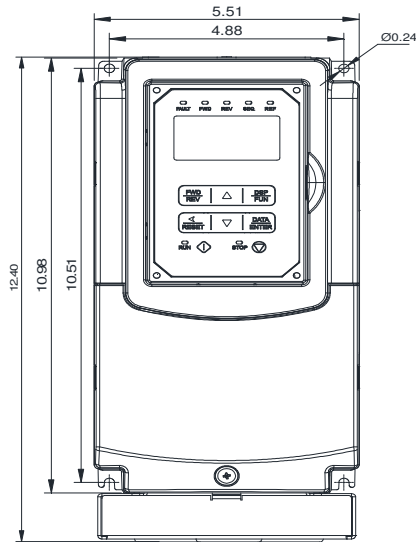

GENERAL DATASHEET VARIABLE SPEED DRIVE

Series A510				MODEL# A510-4015-C3-UE		
ISSUED 12/30/2019				ENCLOSURE/ FRAME NEMA 1 (IP20) / F3		
INPUT AMPS				AC INPUT VOLTAGE	AC INPUT FREQUENCY	AC INPUT PHASE
HD (CT)		ND (VT)				
25		32.3		380-480	50/60	3
OUTPUT HP				AC OUTPUT VOLTAGE	AC OUTPUT FREQUENCY	AC OUTPUT PHASE
OUTPUT AMPS						
HD (CT)	ND (VT)	HD (CT)	ND (VT)	0-480	0-599	3
15	20	24	31			

Approved By:	Brian Smith	Drawing No:	A510-460-015-F3	Revision: 1
--------------	-------------	-------------	-----------------	-------------