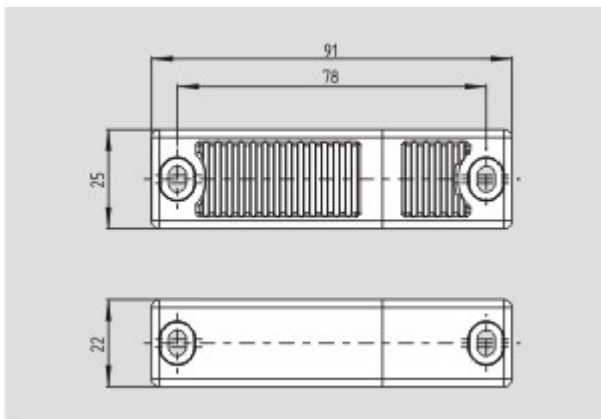

Operating instructions and Declaration of conformity (fr) 527 kB, 15.07.2016

Code: mrl_rss36_fr

Operating instructions and Declaration of conformity (jp) 592 kB, 26.06.2014

Code: mrl_rss36_jp

Operating instructions and Declaration of conformity (de) 518 kB, 18.07.2016

Code: mrl_rss36_de

Operating instructions and Declaration of conformity (pt) 534 kB, 15.07.2016

Code: mrl_rss36_pt

Operating instructions and Declaration of conformity (cn) 610 kB, 30.04.2015

Code: mrl_rss36_cn

Operating instructions and Declaration of conformity (sv) 426 kB, 02.03.2015

Code: mrl_rss36_sv

Operating instructions and Declaration of conformity (it) 447 kB, 22.04.2016

Code: mrl_rss36_it

Operating instructions and Declaration of conformity (es) 444 kB, 13.04.2016

Code: mrl_rss36_es

Operating instructions and Declaration of conformity (nl) 462 kB, 08.11.2012

Code: mrl_rss36_nl

Operating instructions and Declaration of conformity (en) 527 kB, 18.07.2016

Code: mrl_rss36_en

Images

Dimensional drawing (basic component)

K.A. Schmersal GmbH & Co. KG, Möddinghofe 30, D-42279 Wuppertal

The data and values have been checked thoroughly. Technical modifications and errors excepted.

Generiert am 19.07.2016 - 16:21:48h Kasbase 3.2.4.F.64l