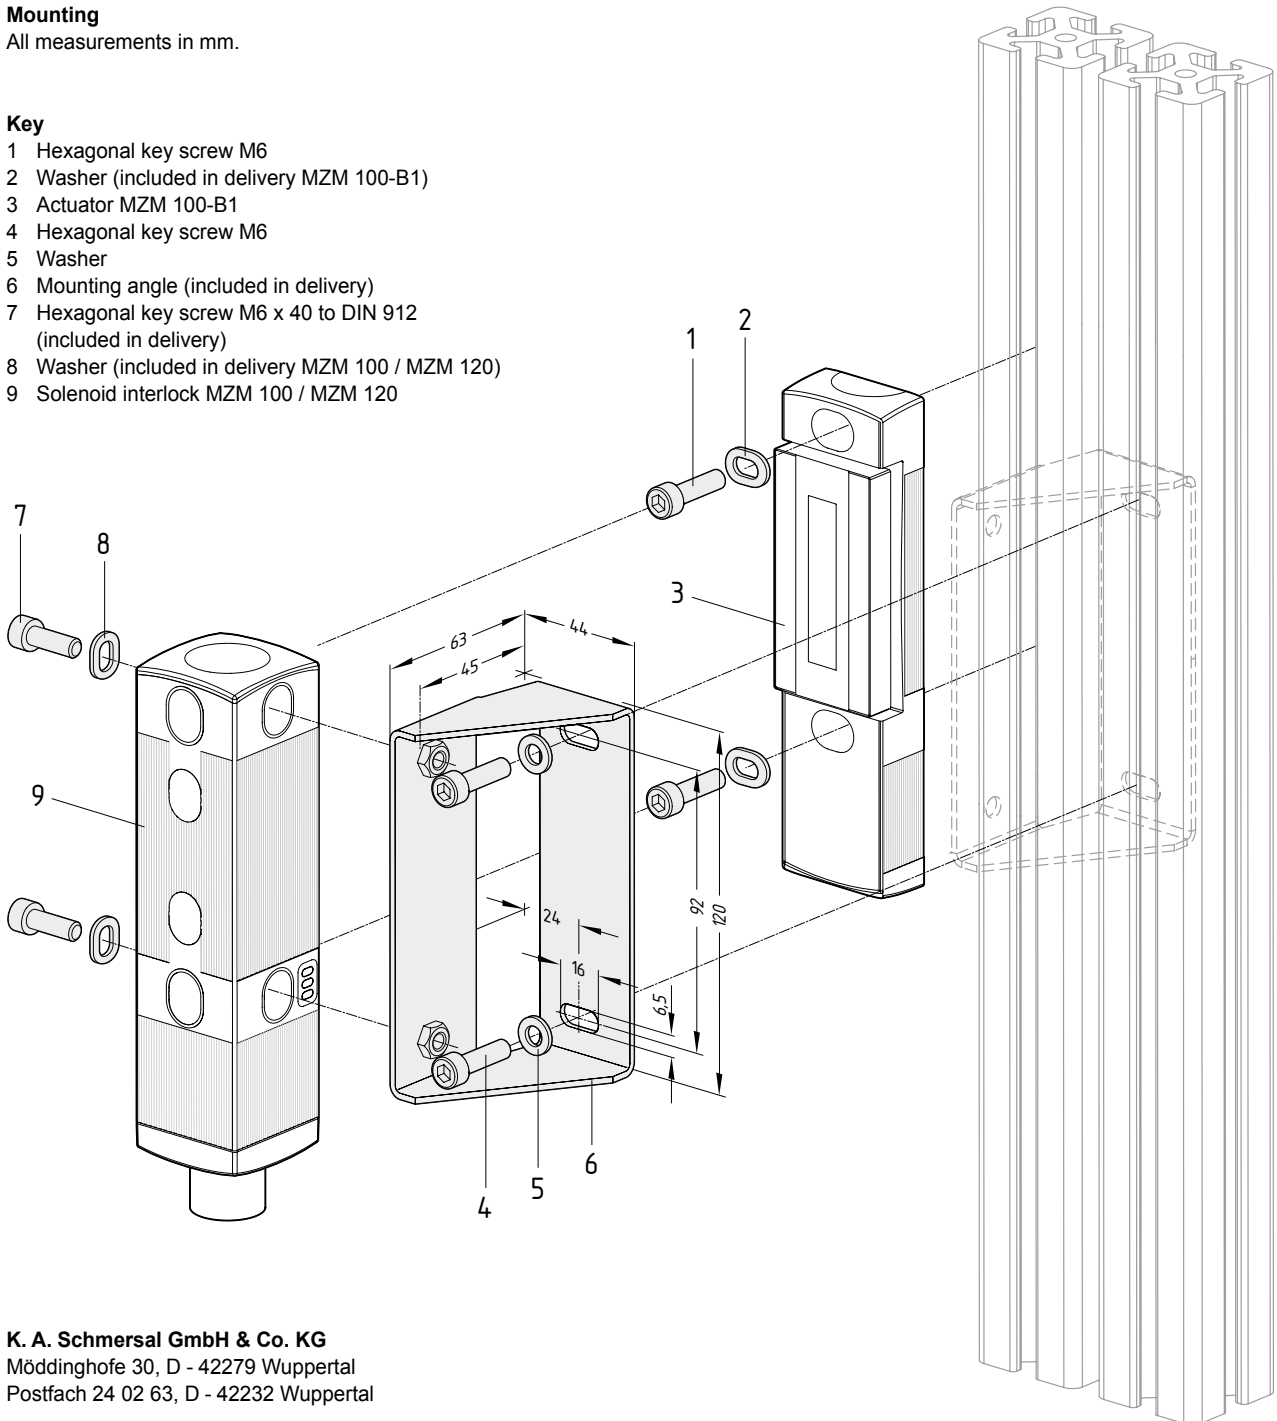

EN Operating instructions. . . . . page 1  
Translation of the original operating instructions

**Mounting**

All measurements in mm.

**Key**

- 1 Hexagonal key screw M6
- 2 Washer (included in delivery MZM 100-B1)
- 3 Actuator MZM 100-B1
- 4 Hexagonal key screw M6
- 5 Washer
- 6 Mounting angle (included in delivery)
- 7 Hexagonal key screw M6 x 40 to DIN 912 (included in delivery)
- 8 Washer (included in delivery MZM 100 / MZM 120)
- 9 Solenoid interlock MZM 100 / MZM 120