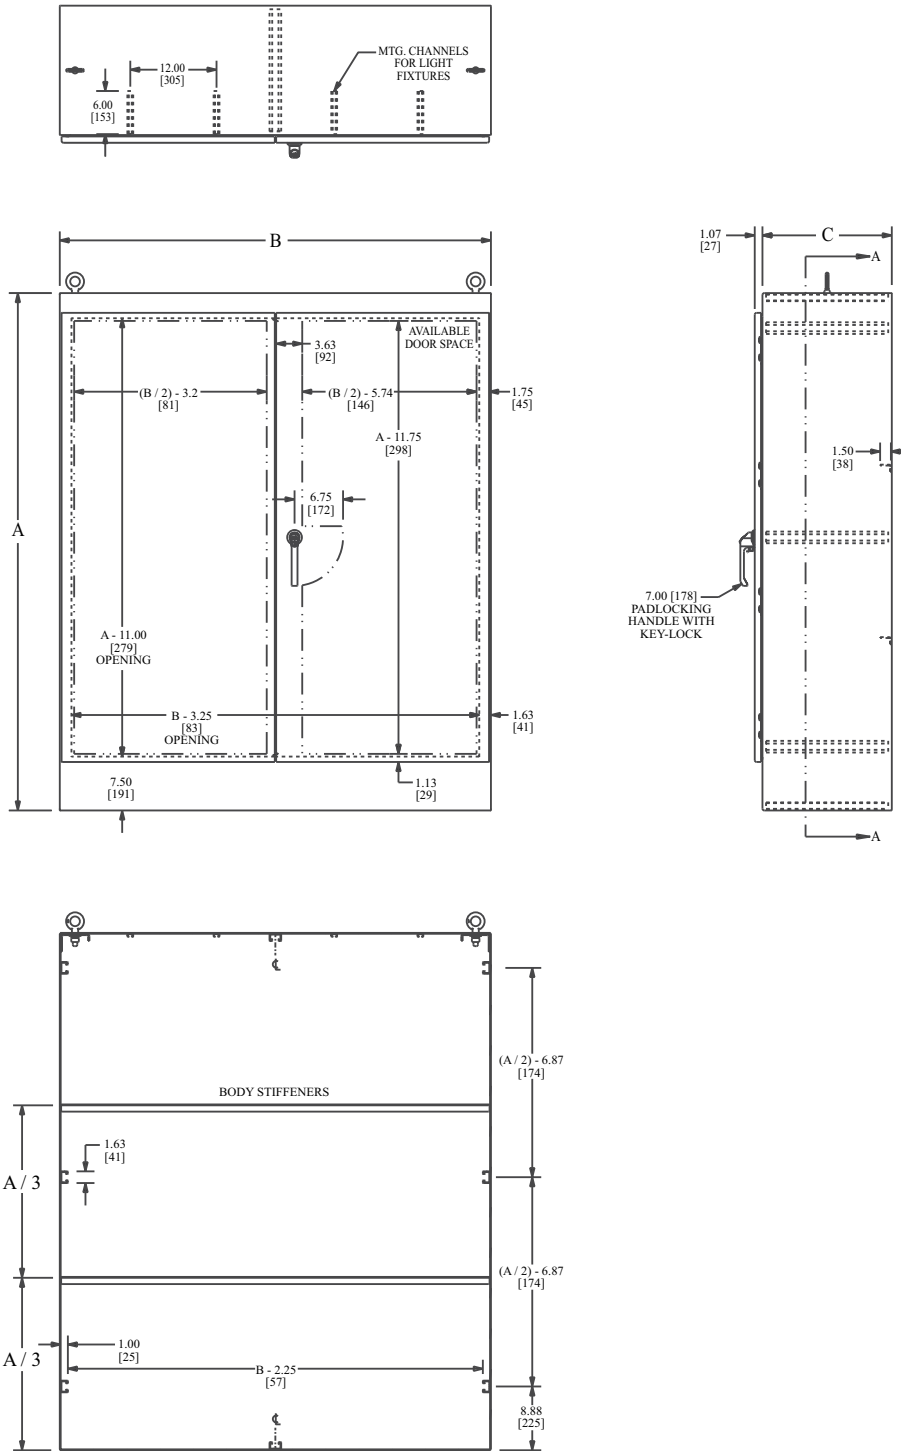

STAINLESS STEEL FREE-STANDING ENCLOSURES

TECHNICAL DATA

SECTION A-A