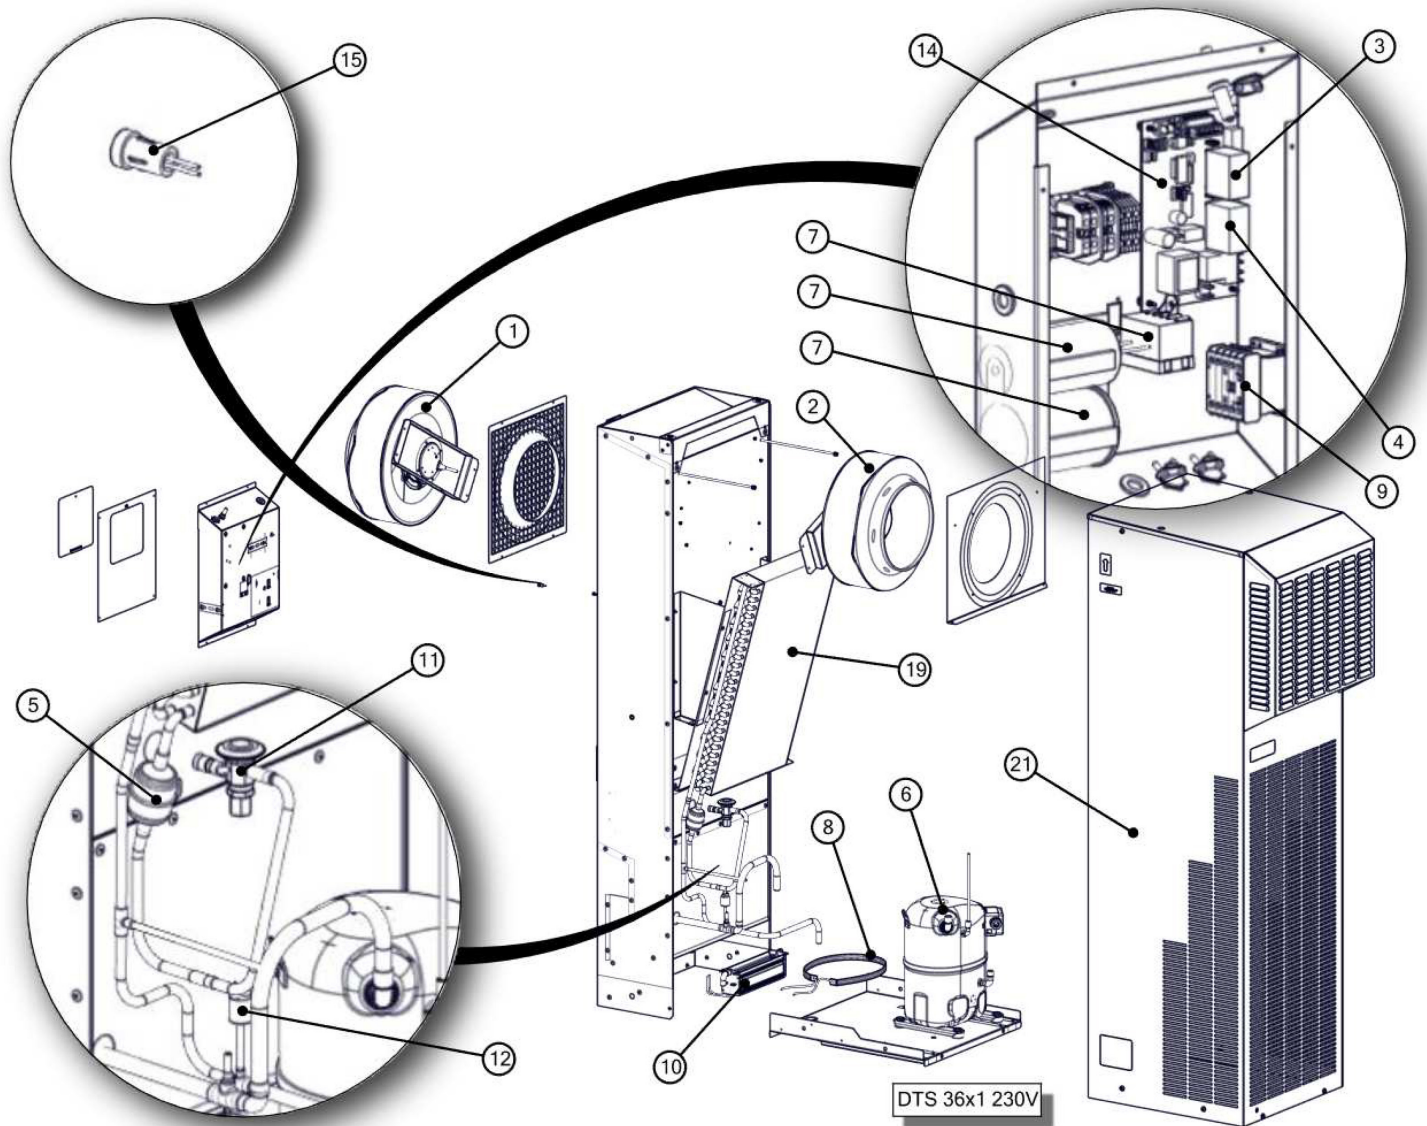

DTS 3641-81

SPARE PARTS

Pfannenberg
ELECTRO-TECHNOLOGY FOR INDUSTRY

Items Not Shown

- 13 Pressure Head Control DTS 3661/81
- 20 Access Pack

www.pfannenbergusa.com

To Order Spare Parts Call us at:
Ph: 1-866-689-0085 or Email: orders@pfannenbergusa.com