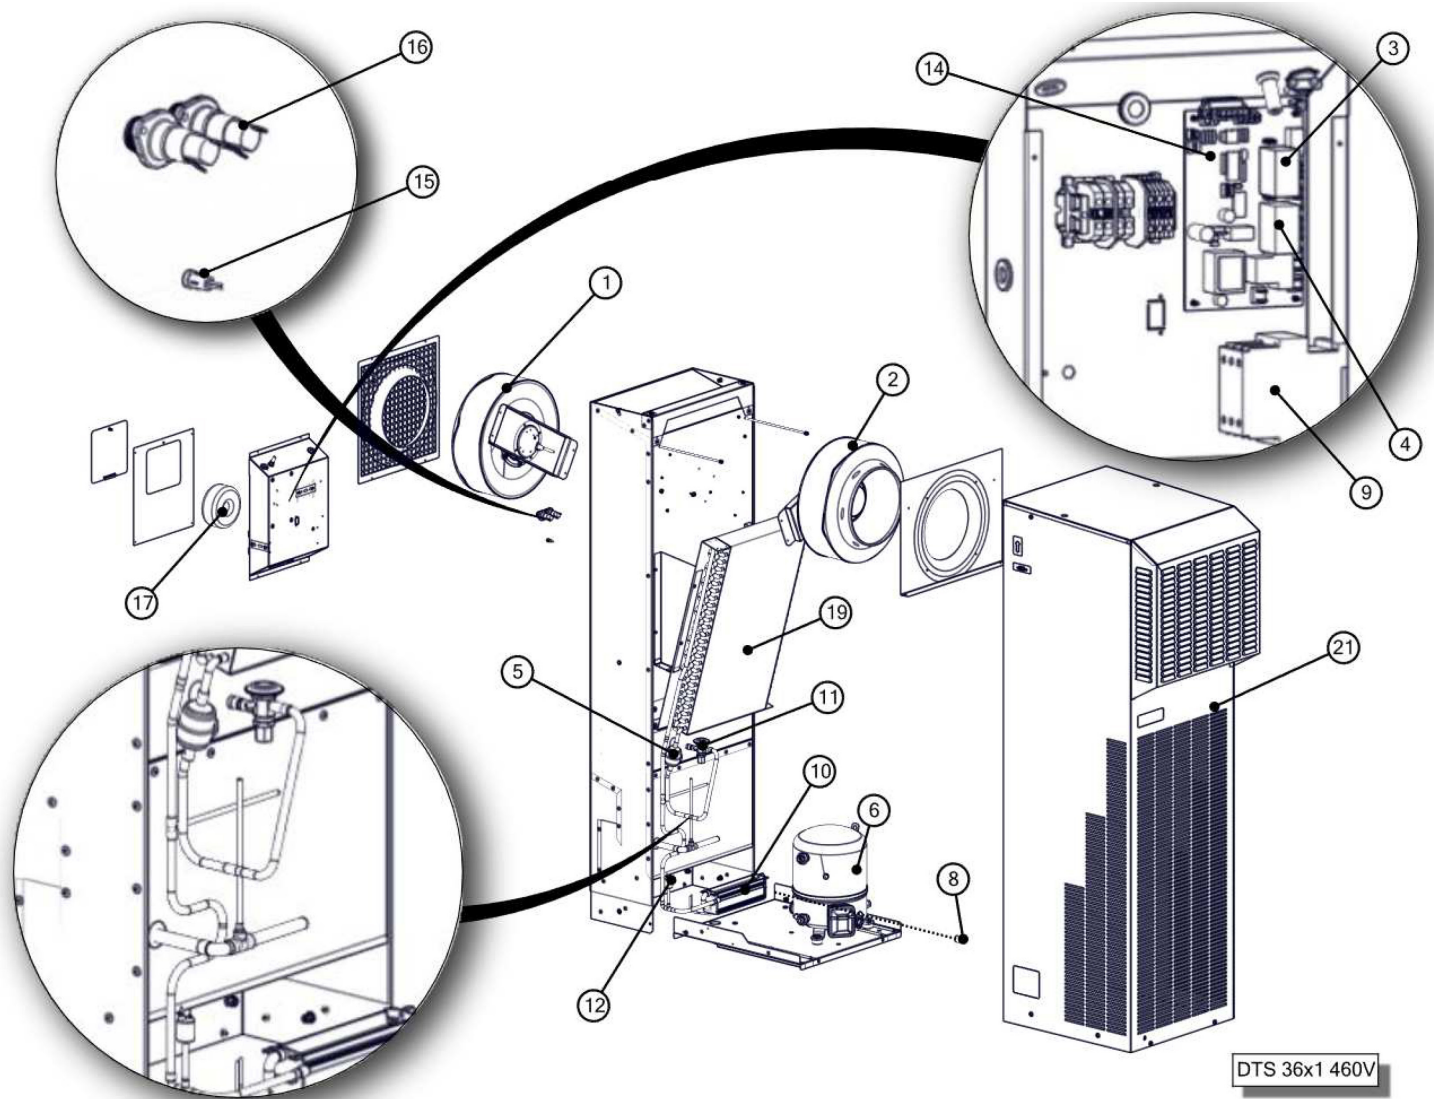

DTS 3641-81

SPARE PARTS

Pfannenberg
ELECTRO-TECHNOLOGY FOR INDUSTRY

Items Not Shown

13 Pressure Head Control DTS 3661/81

20 Access Pack

www.pfannenbergusa.com

To Order Spare Parts Call us at:
Ph: 1-866-689-0085 or Email: orders@pfannenbergusa.com

SERVICE, REPAIRS, SPARE PARTS, RMA'S

Service & Support Contact us at: Ph: 1-800-441-8791 | Fax: 716-681-1521 | Email: service@pfannenbergusa.com