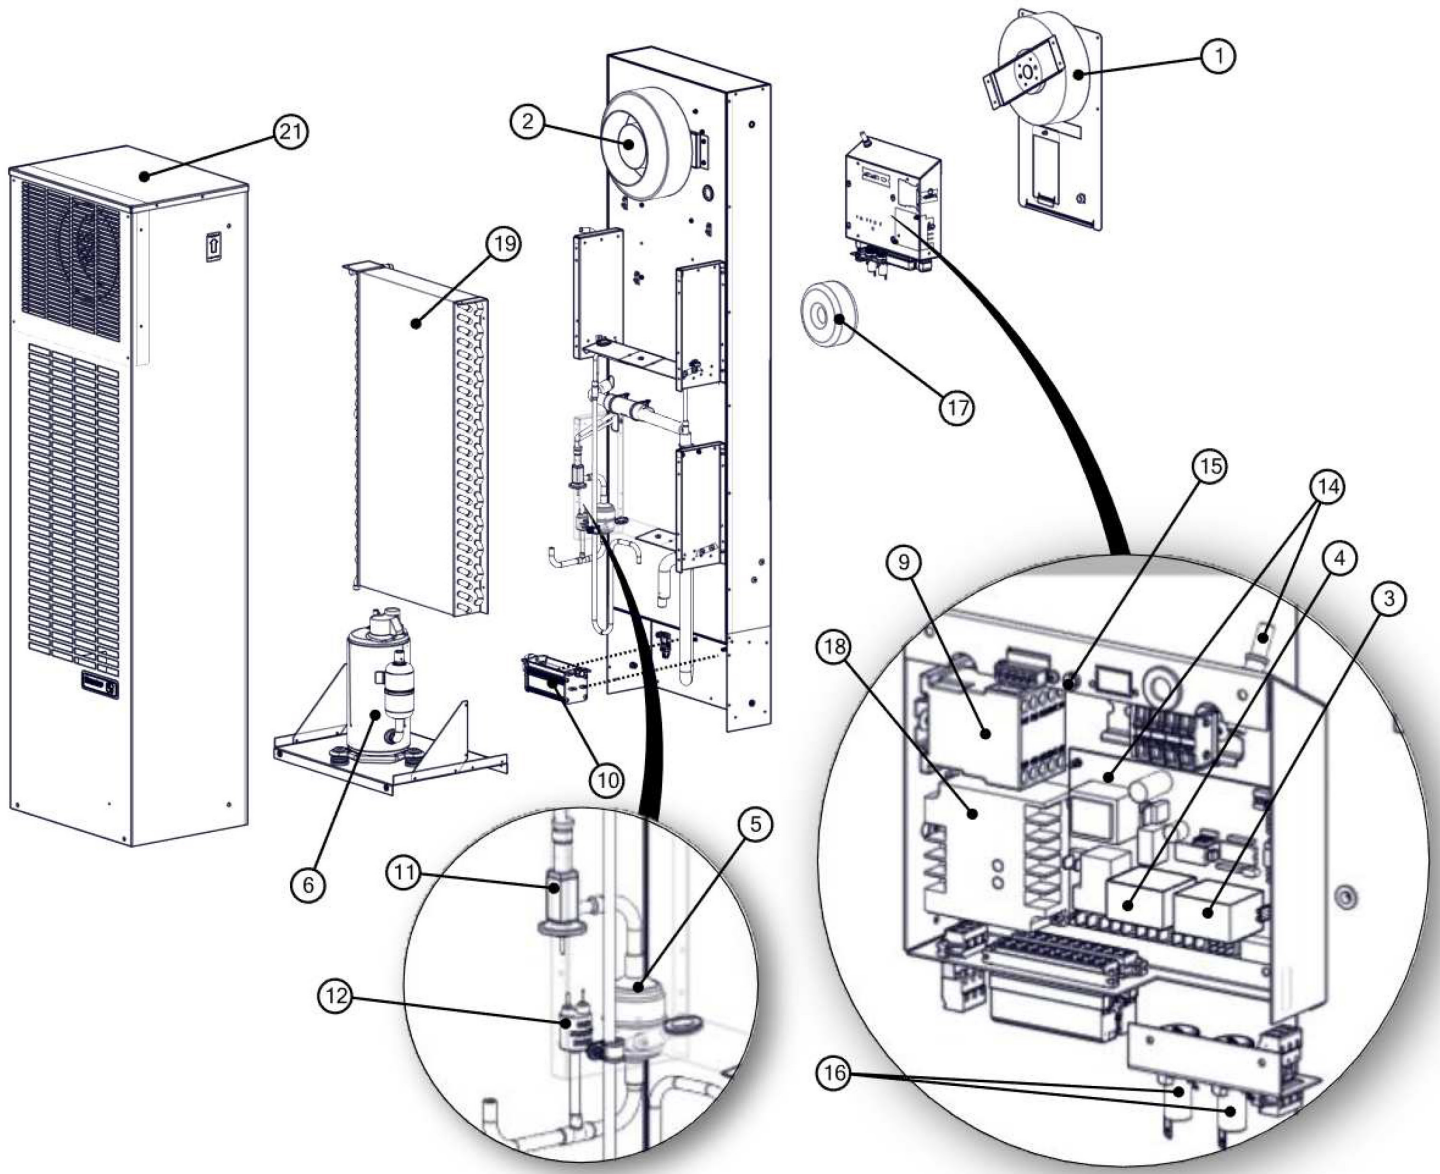

DTS 3245-85

SPARE PARTS

Pfannenberg
ELECTRO-TECHNOLOGY FOR INDUSTRY

Items Not Shown

- 7 Start Components (115/230V)
- 8 Compressor Sump Heater
- 13 Pressure Head Control DTS 3265/85
- 20 Access Pack

www.pfannenbergusa.com

DTS 3245-85

COMPLETE PARTS LIST

DTS 32X5 (3245, 3265, 3285)

Position	Description	DTS 32X5 (3245, 3265, 3285) 115V	DTS 32X5 (3245, 3265, 3285) 230V	DTS 32X5 (3245, 3265, 3285) 400V / 460V
1	Evap Fan Assembly	18811100018	18811100020	18811100020
2	Condensor Fan Assembly	18811100018	18811100020	18811100020
3	C12 Capacitor (evap fan)	18881300029	18884000003	18884000003
4	C11 Capacitor (cond fan)	18881300029	18884000003	18884000003
5	Filter/Dryer	18885000002	18885000002	18885000002
6	Compressor	18881200020	18881200021	18881200022
7	Compressor Start Components	Call for Availability	Call for Availability	N/A
8	Compressor Sump Heater	Call for Availability	Call for Availability	Call for Availability
9	CRM 40 (compressor relay)	18883000011	18883000014	18883000025
10	Condensation Evaporator	18883000016	18883000016	18883000016
11	TXV	18815000006	18815000006	18815000006
12	High Pressure Switch	18815000023	18815000023	18815000023
13	Low Pressure Switch	18885000008	18885000008	18885000008
14	PCB (control board)	18810000009	18810000011	18810000011
15	Status LED	18883000028	18883000028	18883000028
16	FU2/FU3 (fuses)	N/A	N/A	18883000022
17	Transformer	N/A	N/A	18883000005
18	Phase Monitor Relay	N/A	N/A	18883000015
19	Condenser Coil	18881400006	18881400006	18881400006
20	Accessory Pack	18882000001	18882000001	18882000001
21	Cover Assembly	18880200015	18880200015	18880200015
22	Mechanical Thermostat	N/A	N/A	N/A
23	Inverter	N/A	N/A	N/A
24	Metal Mesh Filter	18881500007	18881500007	18881500007
25	Temp Sensor	18810000024	18810000024	18810000024
26	Wago connection kit	Call for Availability	Call for Availability	Call for Availability