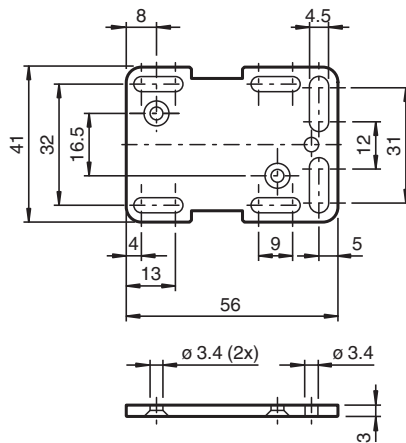

# Mounting plate MH-F64

- Simple and fast mounting

Mounting plate

## Dimensions

### Mechanical specifications

Housing material	aluminum, black anodized
Material	
Mounting screw	2 screws M3 x 10

Release date: 2020-03-30 Date of issue: 2020-06-30 Filename: 263400\_eng.pdf

Refer to "General Notes Relating to Pepperl+Fuchs Product Information".