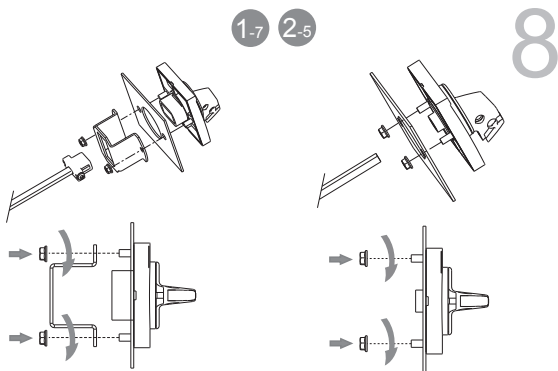

2

ERH3 Rotary Handle

MCB and Disconnect Switch

3

ERH3 Rotary Handle

MCB and Disconnect Switch

4

ERH3 Rotary Handle

Especially for Ex9IR32

5

ERH3 Rotary Handle

ERH3 Rotary Handle

ERH3 Rotary Handle

ERH3 Rotary Handle

NOARK

NOARK Electric North America