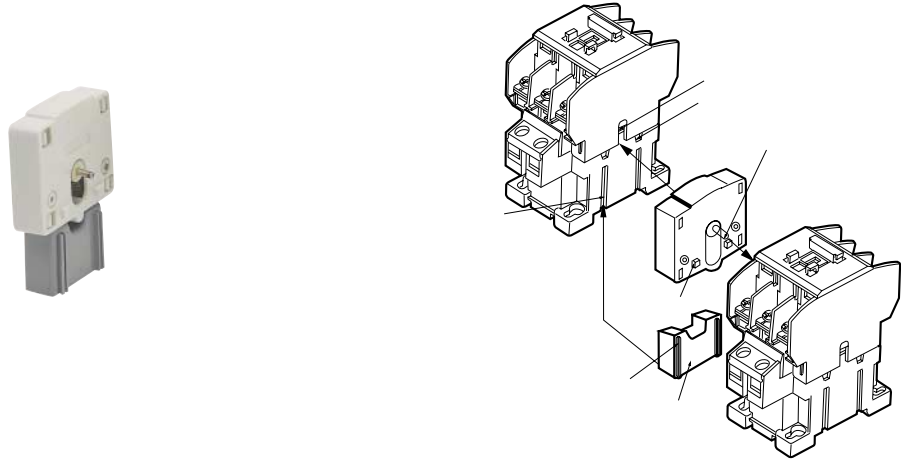

Mechanical interlock

Mechanical interlock, AR9

- for contactor frames **9A** **12A** **18A** **22A** **32A** **40A** **50A** **65A** **75A** **85A**

Mechanical interlock, AR100 and AR180

AR100: **100A** **125A** **150A**

AR180: **180A** **220A** **300A** **400A**

100A **125A** **180A** **220A** **300A** **400A**

for 4 pole contactor

Mechanical interlock, AR600

- for contactor frames **600A** **800A**