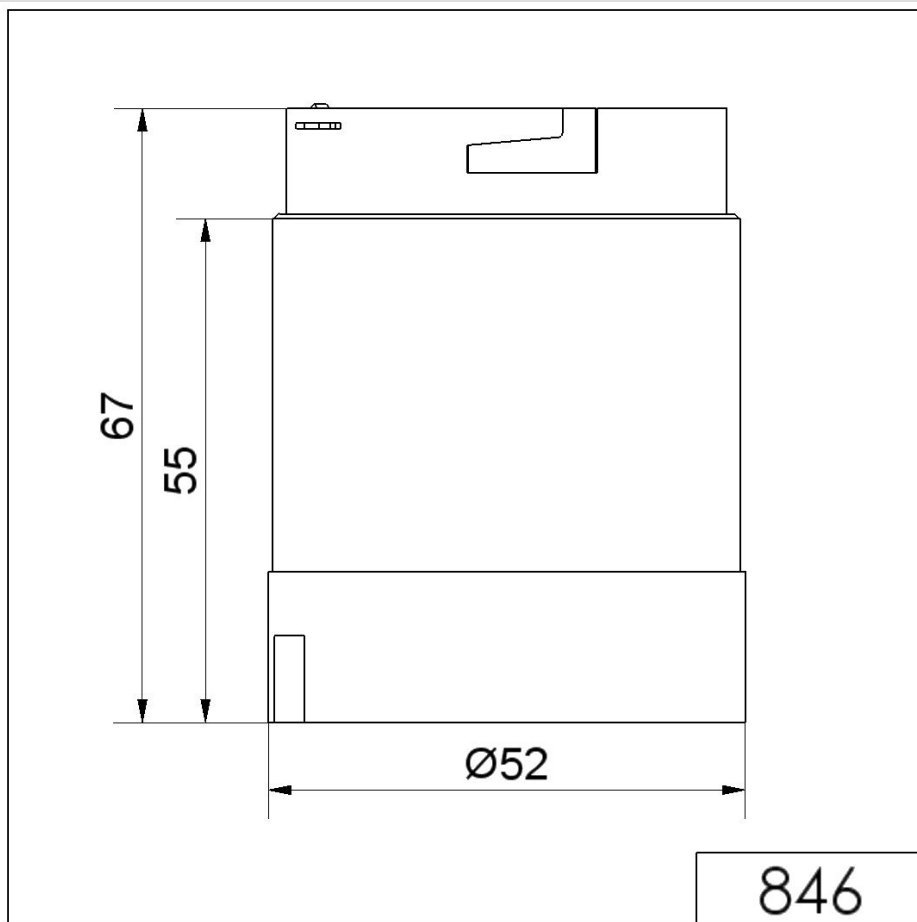

KombiSIGN 50 / Permanent Beacon 846

Perm. light element 12-230VAC/DC YE

DRAWING

For additional installation and mounting information, refer to the appropriate user guide at www.werma.com. This printed copy is for information only and is subject to alteration.