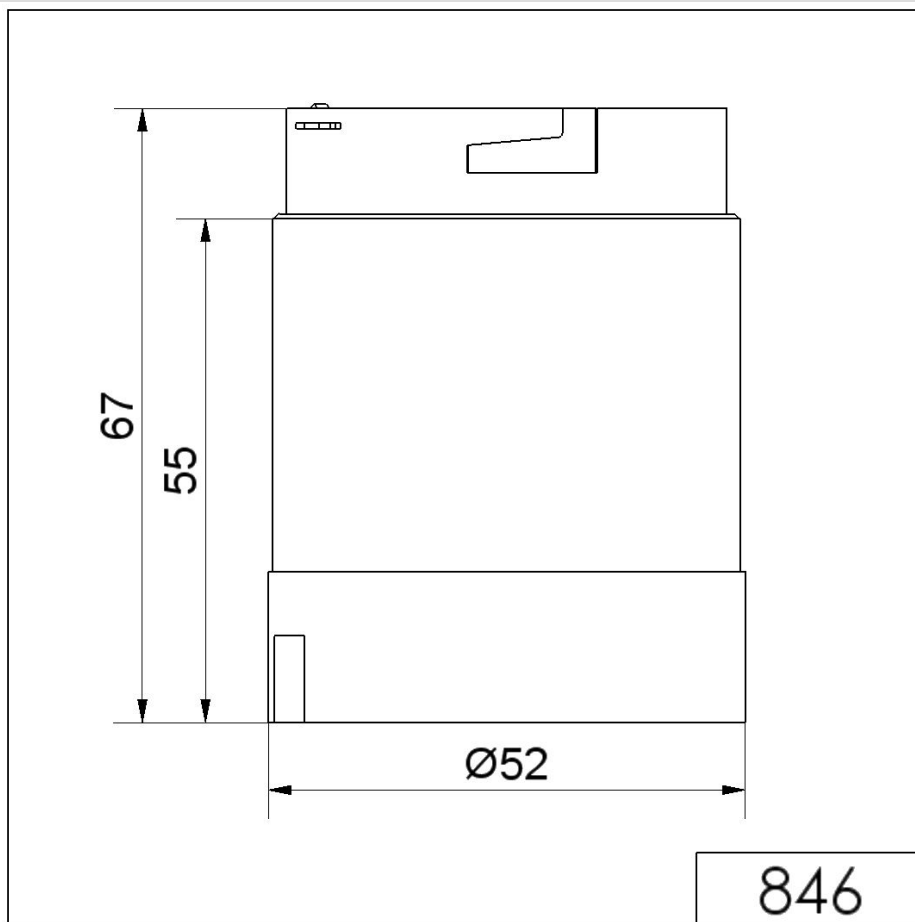

KombiSIGN 50 / Permanent Beacon 846

Perm. light element 12-230VAC/DC GN

DRAWING

For additional installation and mounting information, refer to the appropriate user guide at www.werma.com. This printed copy is for information only and is subject to alteration.