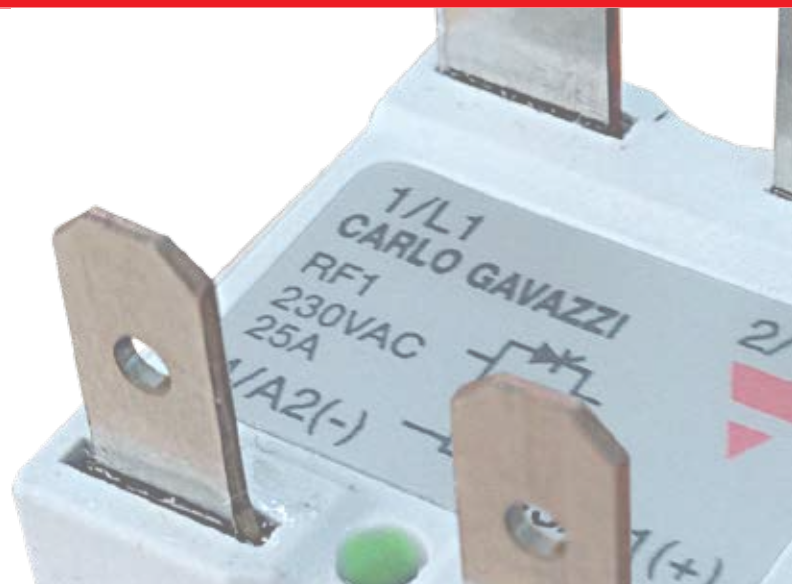

RF1 mini puck solid state relays

Switches

RF1 series

Mini puck solid state relay

The **RF1** mini puck solid state relay complements the extensive range of Carlo Gavazzi solid state switching solutions with the addition of a new compact platform that occupies only 30% the space normally required with standard hockey puck solid state relays.

Despite the compact dimensions, reliability is not compromised. Switching is done through back to back thyristors that are more robust compared to triacs. The use of wire bonding assembly technology adapted in the design of the **RF1** ensures less mechanical and thermal stresses on the output chips leading to a longer product lifetime. The **RF1** is the solution when space is a constraint and when trouble free frequent switching of resistive loads is required.

Compact solid state relay for quick mounting

Main Features

- 1-phase AC solid state relay
- Zero cross switching or Instant on switching
- Back to back thyristors for output switching
- Long lifetime through reduced stresses on output chips
- Ratings up to 280 VAC, 25 AAC @ 80 °C (176 °F)
- 5 VDC, 12 VDC or 24 VDC control voltage
- LED indication for control ON
- Integrated output overvoltage protection
- 100,000 cycle (endurance) tests according to UL508
- Conformance to EN 60335-1 requirements
- Pre-attached thermal interface to SSR backplate