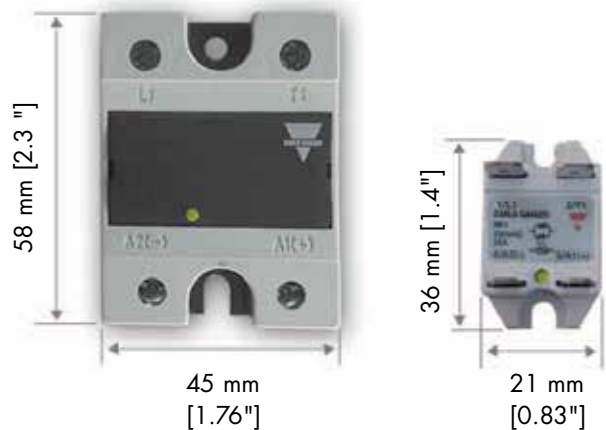

Space Economy

- A solution that occupies only 30% the space of standard hockey puck SSRs