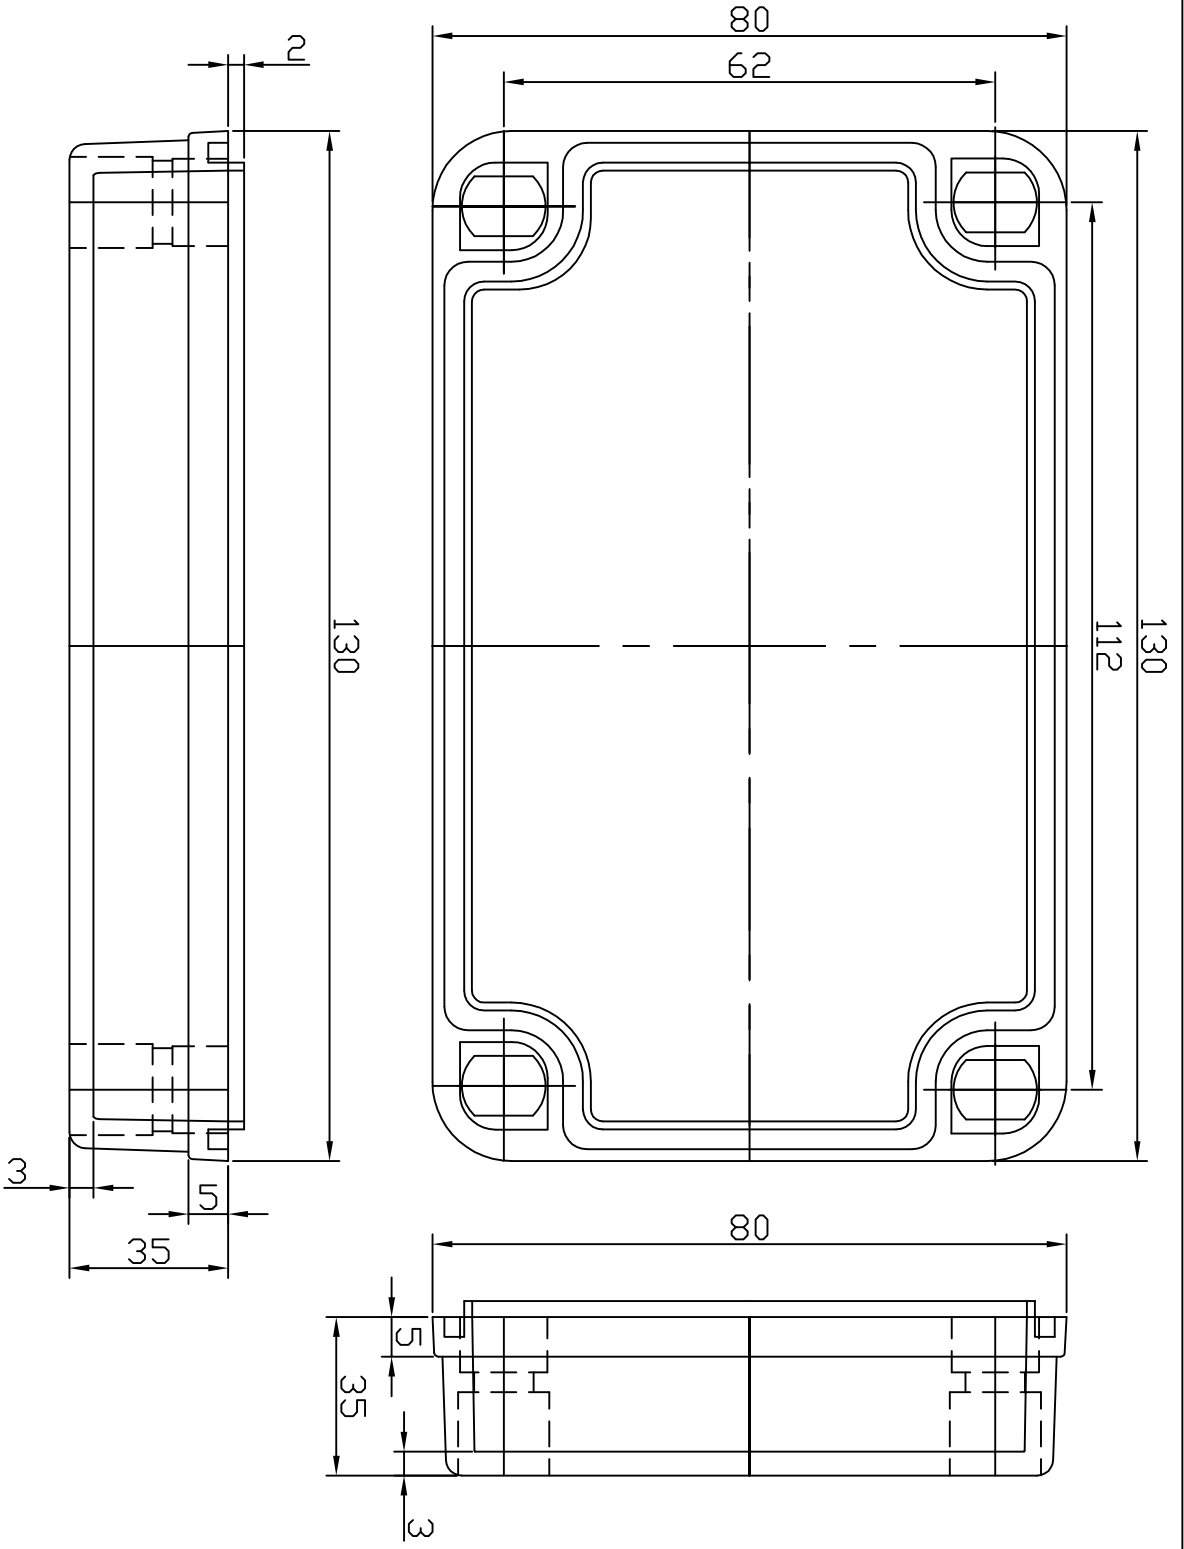

주식회사 박스코	DWG.						
UNIT	MM	SCALE	3:1	PROJECTION	3rd	RESIN	BC-081308 BODY
DESIGNER	CHECKER	REVIEWER	APPROVED	DATE			

UNIT	MM	SCALE	PROJECTION	3rd ANGLE	RESIN
DRAWN	HECKER	PREVIEWER	APPROVED		
BC-081308 COVER					
주식회사 마스코					
DWG.					