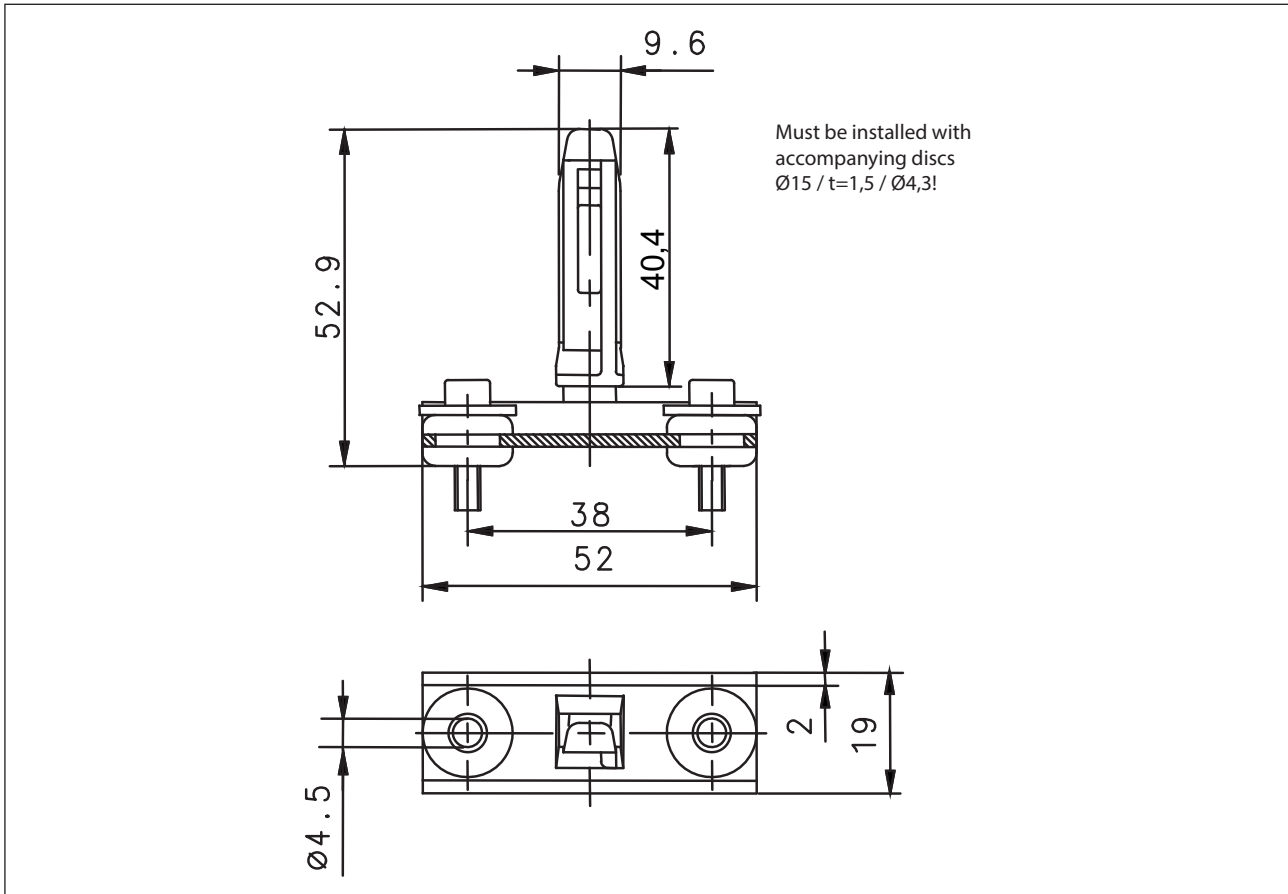

Actuator

Series for Safety switches (SLK, SLM, ENK-VTU, ENM2-VTW)

Description **BETÄTIGER A7 KPL.**

Article number **3911702234**

Mechanical data

| | |
|--------------------------|------------------|
| Enclosure / Actuator | Steel/PA |
| U-Profile | Steel |
| Minimum actuating radius | R_{min} 400 mm |

Note

Screws are not included!