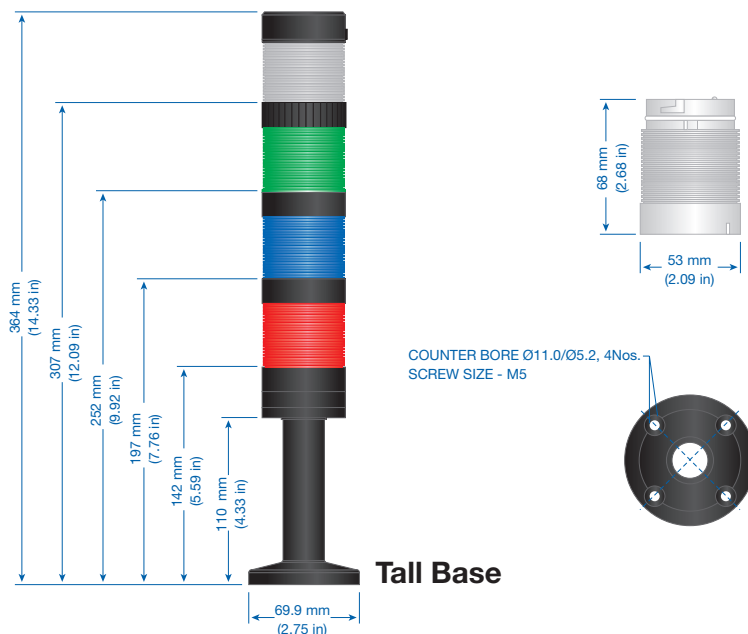

TECHNICAL INFORMATION

Outer Diameter	Ø50mm
Degree of Protection	IP65, NEMA Type 4X and 13, UL 508
LED Type	SMD
Unit Color	Red / Green / Amber / Blue / White
Unit Signalling Effect	Continuous, Blinking & Revolving
Buzzer Color	Black
Buzzer Mode	80dB ± 5dB
Sounding Mode	Continuous & Intermittent
Available Voltages	12V AC/DC; 24V AC/DC 120V AC; 240V AC
Voltage Tolerance	±10% of rated voltage
Operating Temperature	-30°C to 60°C
Surge Test	2 KV
HV Test for 60 Seconds	1.5 KV
Current Rating	20-40mA for 12V AC/DC; 24V AC/DC 10-20mA for 120V AC & 240V AC

DIMENSIONS