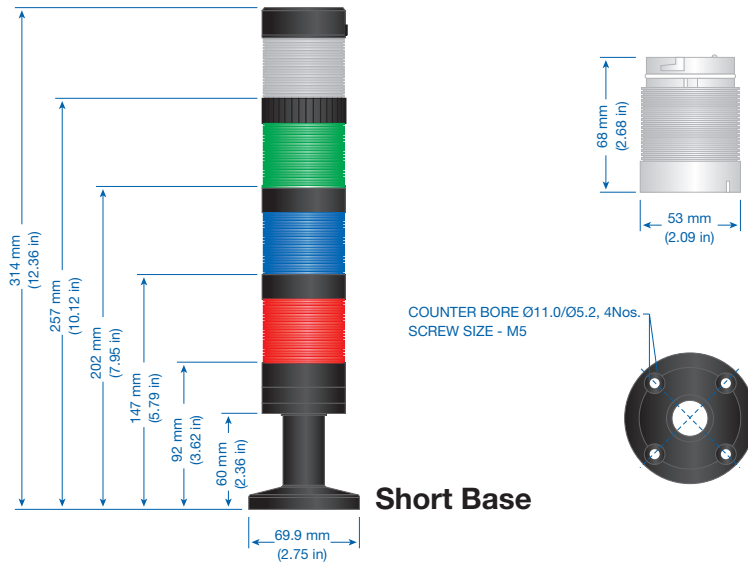

TECHNICAL INFORMATION

Outer Diameter	Ø50mm
Degree of Protection	IP65, NEMA Type 4X and 13, UL 508
LED Type	SMD
Unit Color	Red / Green / Amber / Blue / White
Unit Signalling Effect	Continuous, Blinking & Revolving
Buzzer Color	Black
Buzzer Mode	80dB ± 5dB
Sounding Mode	Continuous & Intermittent
Available Voltages	12V AC/DC; 24V AC/DC 120V AC; 240V AC
Voltage Tolerance	±10% of rated voltage
Operating Temperature	-30°C to 60°C
Surge Test	2 KV
HV Test for 60 Seconds	1.5 KV
Current Rating	20-40mA for 12V AC/DC; 24V AC/DC 10-20mA for 120V AC & 240V AC

DIMENSIONS