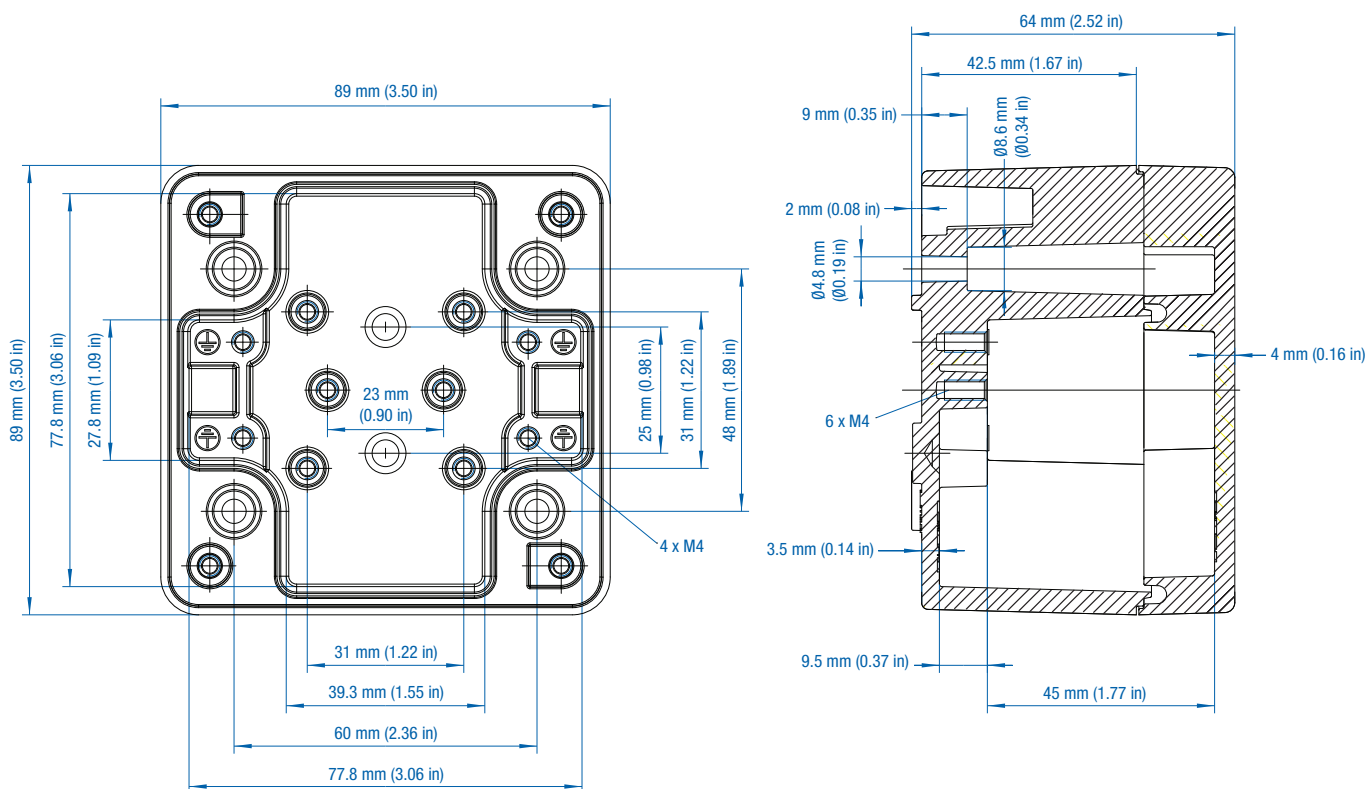

Accessories

Ordering Information	Cat. No.	Type	Std. Pk.
Mounting Plate (plastic)	195-001	TKMPI-77	1
Mounting Plate (steel)	197-001	TKMPS-77	1
DIN Rail TS15-49.5 mm	197-049	TS15/49.5	1
Mounting Tab Kit - small	154-004	MT-AL1	1

Please refer to pages 149-152 for additional accessories and detailed information.