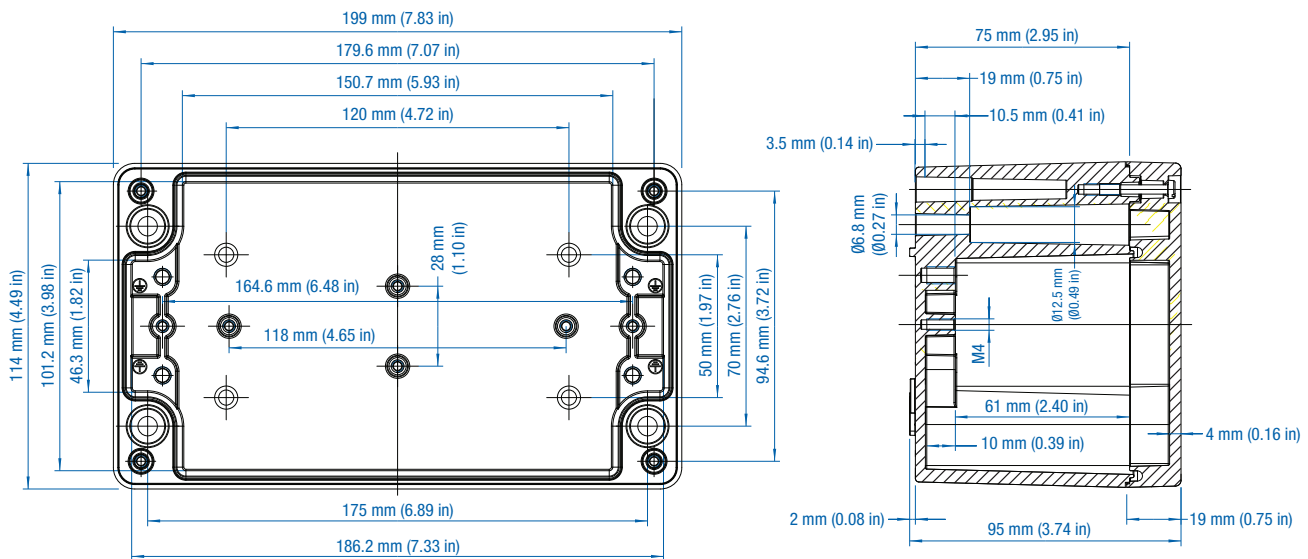

Accessories

Ordering Information	Cat. No.	Type	Std. Pk.
Mounting Plate (plastic)	195-006	TKMPI-1811	1
Mounting Plate (steel)	197-006	TKMPS-1811	1
Hinge Kit Set	154-210	HK-AL	1
DIN Rail TS 35 - 144 mm	198-144	TS35/144	1
Mounting Tab Kit - large	154-006	MT-AL2	1

Please refer to pages 149-152 for additional accessories and detailed information.