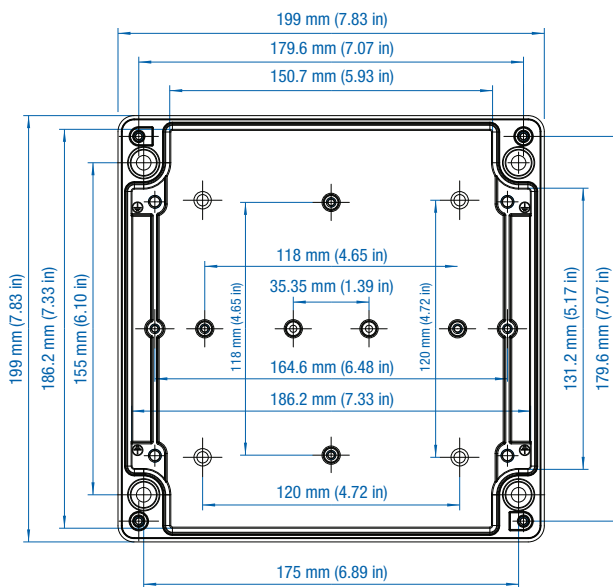

Accessories

Ordering Information	Cat. No.	Type	Std. Pk.
Mounting Plate (plastic)	195-007	TKMPI-1818	1
Mounting Plate (steel)	197-007	TKMPS-1818	1
Hinge Kit Set	154-210	HK-AL	1
DIN Rail TS 35 - 144 mm	198-144	TS35/144	1
Mounting Tab Kit - large	154-006	MT-AL2	1

Please refer to pages 149-152 for additional accessories and detailed information.