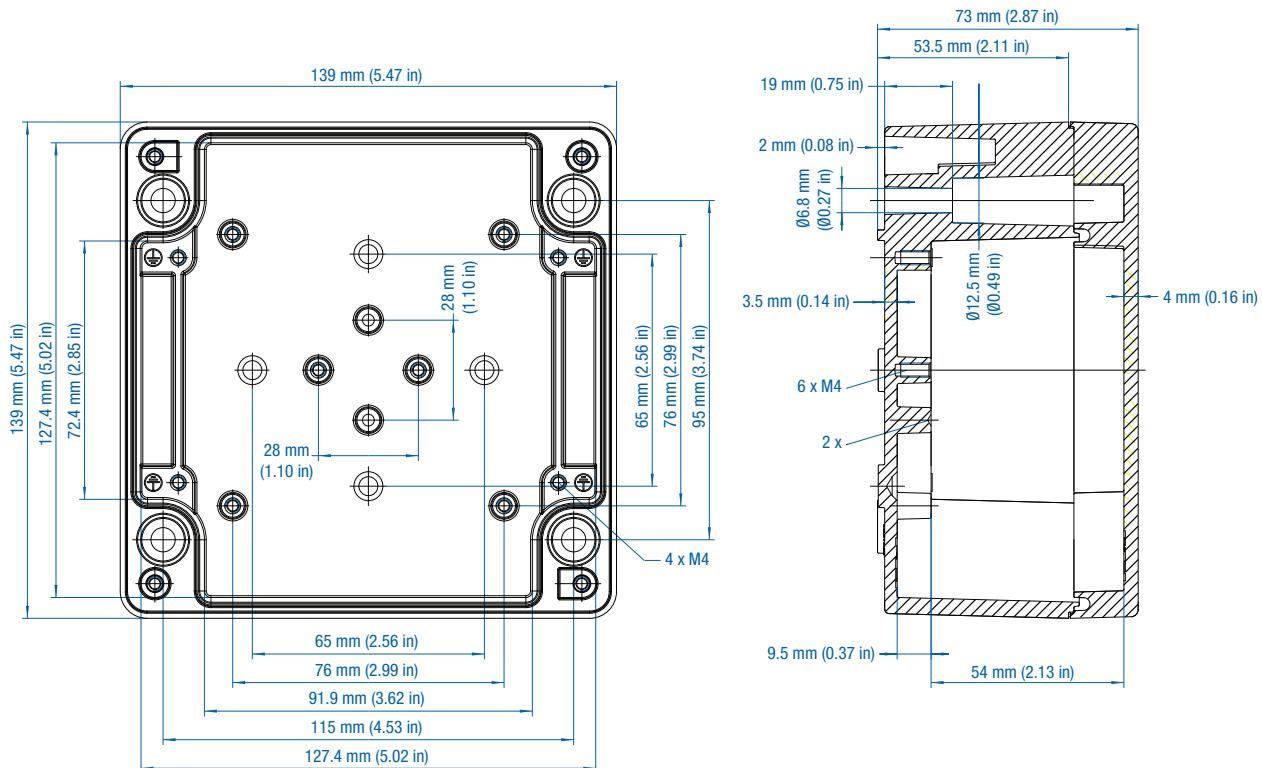

Accessories

Ordering Information	Cat. No.	Type	Std. Pk.
Mounting Plate (plastic)	195-004	TKMPI-1111	1
Mounting Plate (steel)	197-004	TKMPS-1111	1
DIN Rail TS 35 - 81 mm	198-081	TS35/81	1
DIN Rail TS 15 - 92 mm	197-092	TS15/92	1
Mounting Tab Kit - large	154-006	MT-AL2	1

Please refer to pages 149-152 for additional accessories and detailed information.