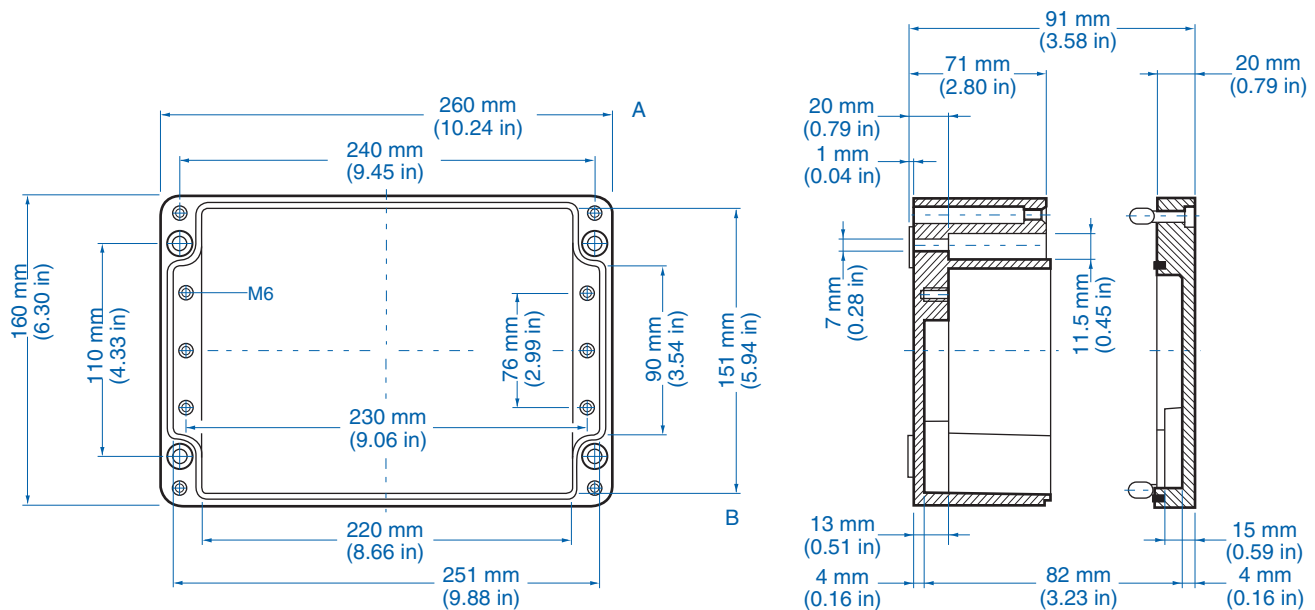

Accessories

Ordering Information	Cat. No.	Type	Std. Pk.
Mounting Plate	155-012	ALMPS-2616	1
Hinge Kit Set	154-210	HK-AL	1
DIN Rail TS 35 - 35 x 245mm	162-012	TS35/245	1
Mounting Tab Kit - large	154-006	MT-AL2	1

Please refer to pages 149-152 for additional accessories and detailed information.