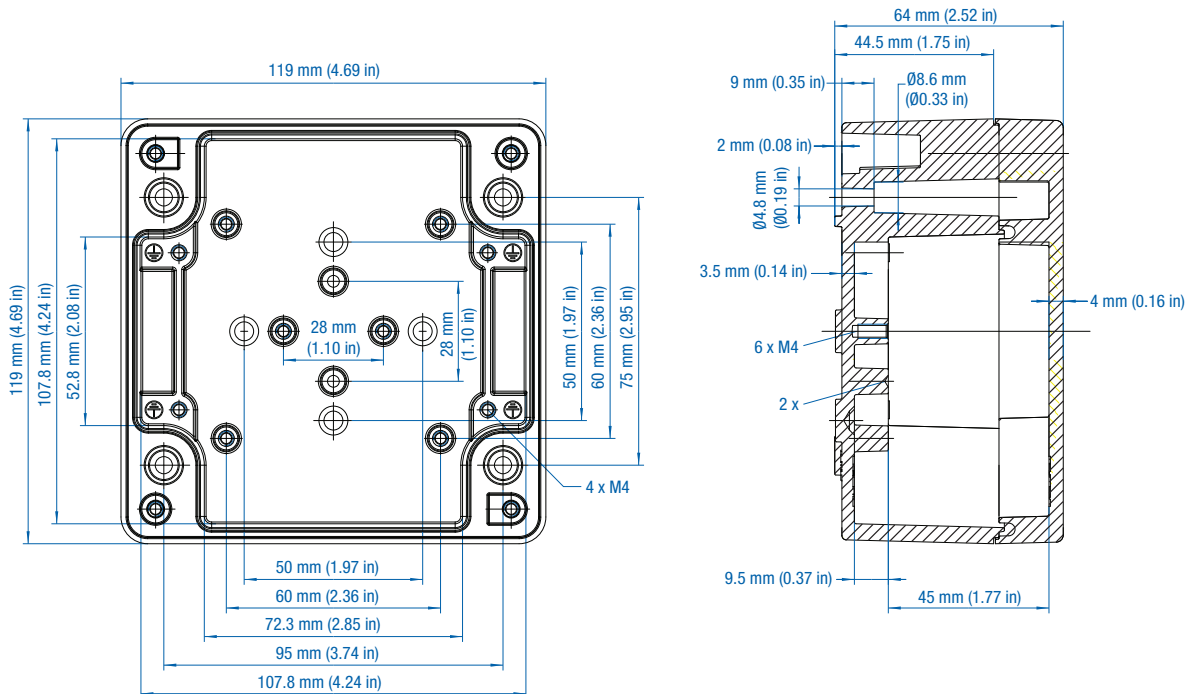

Accessories

Ordering Information	Cat. No.	Type	Std. Pk.
Mounting Plate (plastic)	195-003	TKMPI-99	1
Mounting Plate (steel)	197-003	TKMPS-99	1
DIN Rail TS15-80 mm	197-080	TS15/80	1
Mounting Tab Kit - small	154-004	MT-AL1	1

Please refer to pages 149-152 for additional accessories and detailed information.