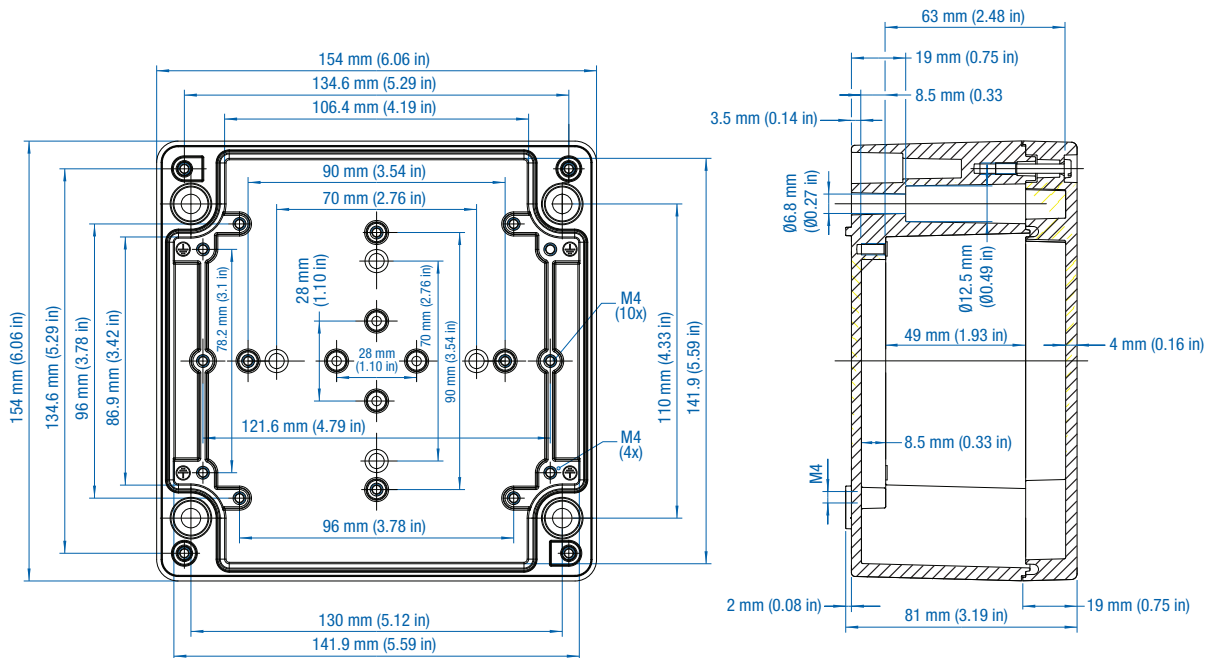

Accessories

Ordering Information	Cat. No.	Type	Std. Pk.
Mounting Plate (plastic)	195-005	TKMPI-1313	1
Mounting Plate (steel)	197-005	TKMPS-1313	1
Hinge Kit Set	154-210	HK-AL	1
DIN Rail TS 35 - 106 mm	198-106	TS35/106	1
DIN Rail TS 15 - 111 mm	197-111	TS15/111	1
Mounting Tab Kit - large	154-006	MT-AL2	1

Please refer to pages 149-152 for additional accessories and detailed information.