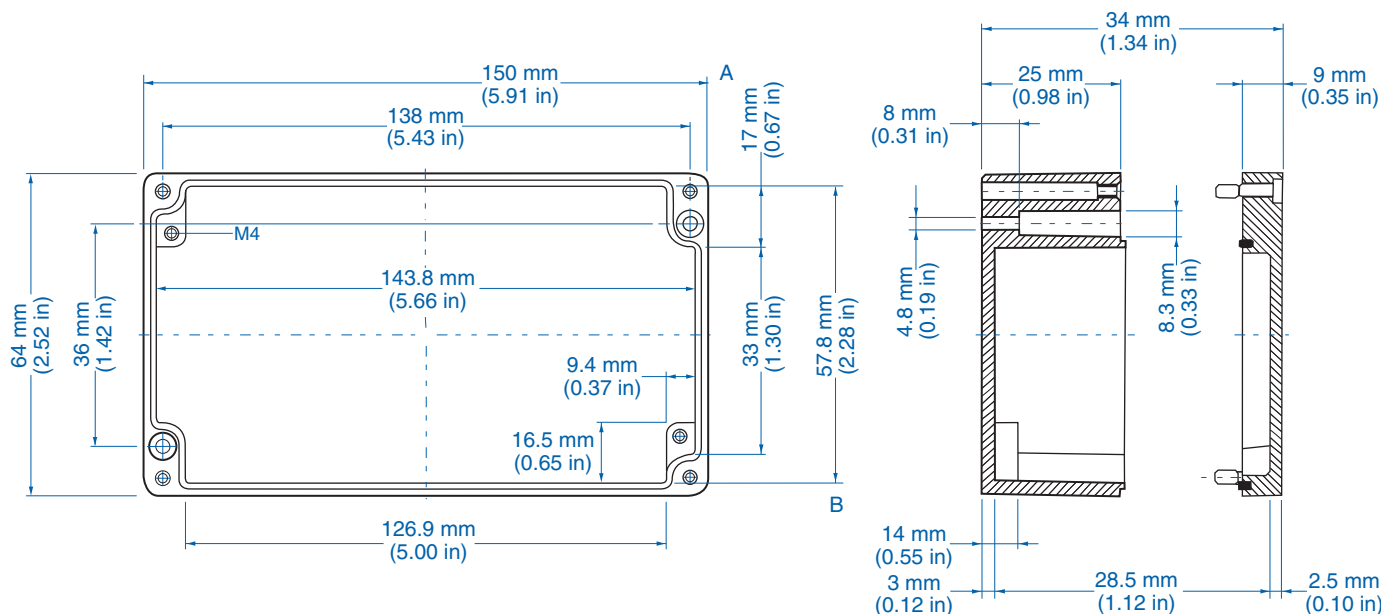

Accessories

Ordering Information	Cat. No.	Type	Std. Pk.
Mounting Tab Kit- small	154-004	MT-AL1	1

Please refer to pages 149-152 for additional accessories and detailed information.