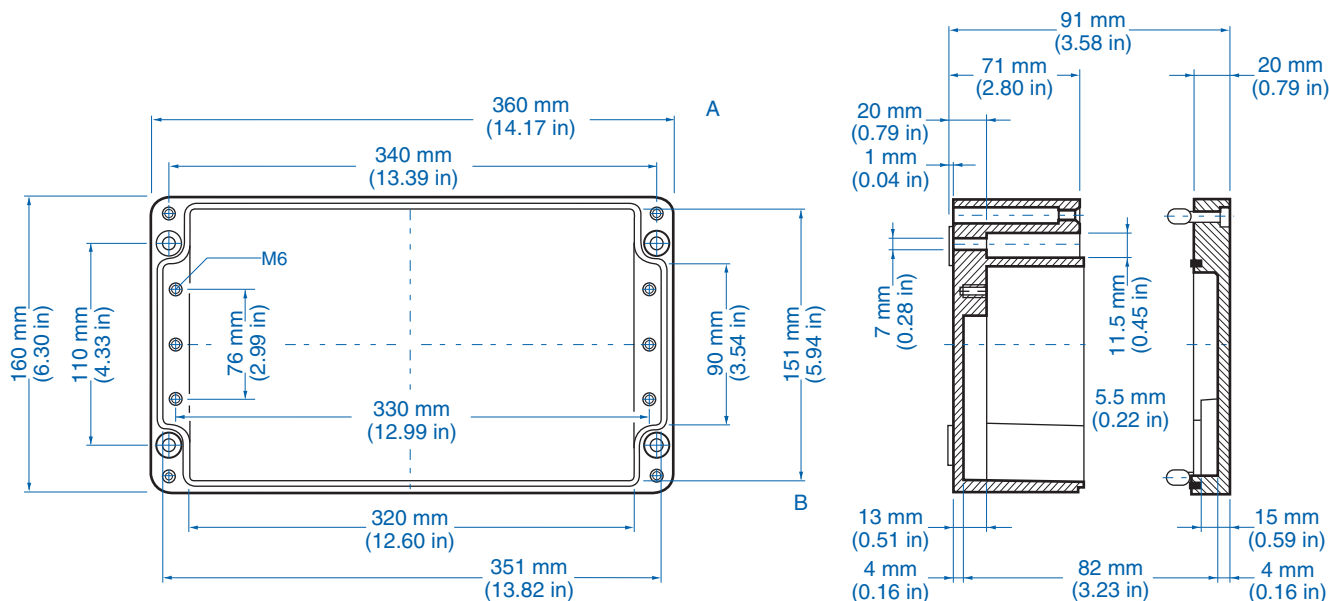

Accessories

Ordering Information	Cat. No.	Type	Std. Pk.
Mounting Plate	155-013	ALMPS-3616	1
Hinge Kit Set	154-210	HK-AL	1
DIN Rail TS 35 - 35 x 345mm	162-013	TS35/345	1
Mounting Tab Kit - large	154-006	MT-AL2	1

Please refer to pages 149-152 for additional accessories and detailed information.