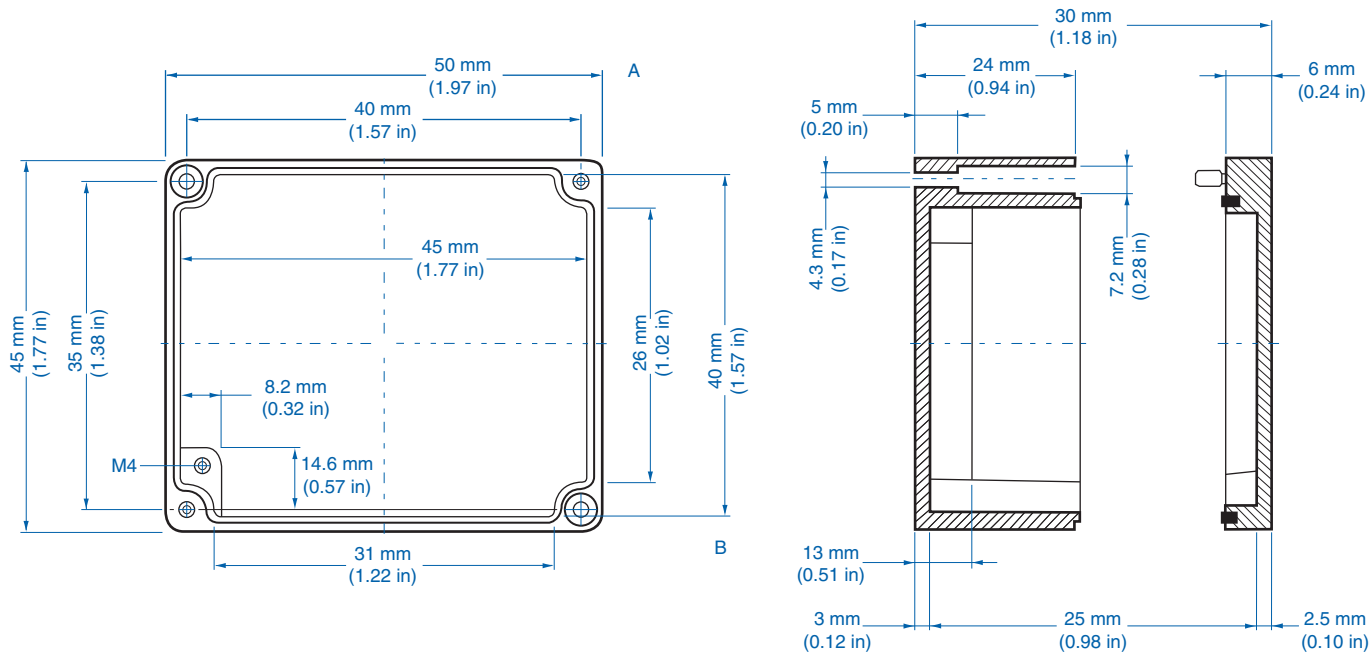

With the help of the steel mounting plates, even large and heavy components can be securely mounted. The mounting plates are available from enclosures AL 88-6 and larger.

External Hinges*

DIN Rail*

Sample Application

External Mounting Tabs*

Sample Application

* sold separately

AL 55-3 – Aluminum – 50 x 45 mm (1.97 x 1.77 in.)

Standard Features

- **Protection Level:** IP66
- **Technical:** Smooth Sidewalls
- **Enclosure Material:** Cast Aluminum, Al Si 12
- **Gasket Material:** Polyurethane
- **Temperature Range:** -35°C to 80°C (-31°F to 176°F)
- **Color:** Silver Gray, RAL 7001
- **Accessories:** See section below

Aluminum

Ordering Information	Cat. No.	Type	Length	Dimensions mm (in)		Std. Pk.
				Width	Height	
Enclosure	150-001	AL 55-3	50 mm (1.97 in)	45 mm (1.77 in)	30 mm (1.18 in)	1

Standard Features

- **Protection Level:** IP66
- **Technical:** Smooth Sidewalls
- **Enclosure Material:** Cast Aluminum, Al Si 12
- **Gasket Material:** Polyurethane
- **Temperature Range:** -35°C to 80°C (-31°F to 176°F)
- **Color:** Silver Gray, RAL 7001
- **Accessories:** See section below

Please refer to pages 149-152 for additional accessories and detailed information.

AL 1006-3 – Aluminum – 98 x 64 mm (3.86 x 2.52 in.)

Standard Features

- **Protection Level:** IP66
- **Technical:** Smooth Sidewalls
- **Enclosure Material:** Cast Aluminum, Al Si 12
- **Gasket Material:** Polyurethane
- **Temperature Range:** -35°C to 80°C (-31°F to 176°F)
- **Color:** Silver Gray, RAL 7001
- **Accessories:** See section below