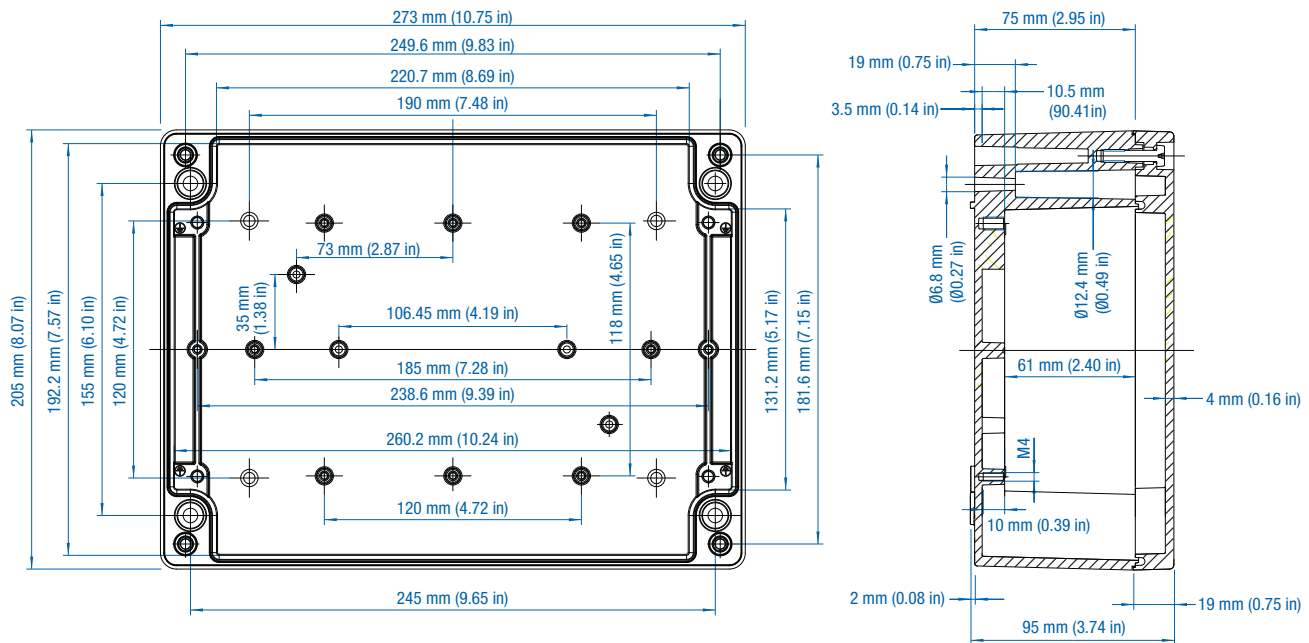

Accessories

Ordering Information	Cat. No.	Type	Std. Pk.
Mounting Plate (plastic)	195-008	TKMPI-2518	1
Mounting Plate (steel)	197-008	TKMPS-2518	1
Hinge Kit Set	154-210	HK-AL	1
DIN Rail TS 35 - 216 mm	198-216	TS35/216	1
Mounting Tab Kit - large	154-006	MT-AL2	1

Please refer to pages 149-152 for additional accessories and detailed information.