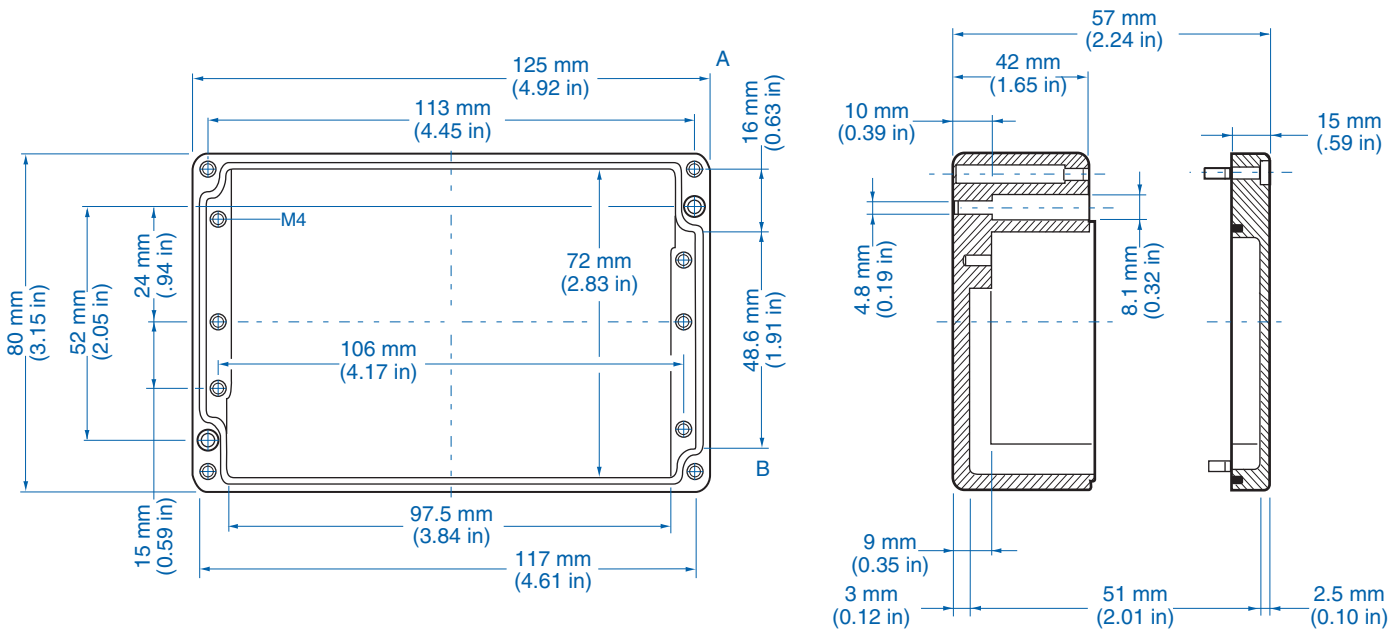

Accessories

Ordering Information	Cat. No.	Type	Std. Pk.
Mounting Plate	155-006	ALMPS-1308	1
Mounting Tab Kit - small	154-004	MT-AL1	1

Please refer to pages 149-152 for additional accessories and detailed information.