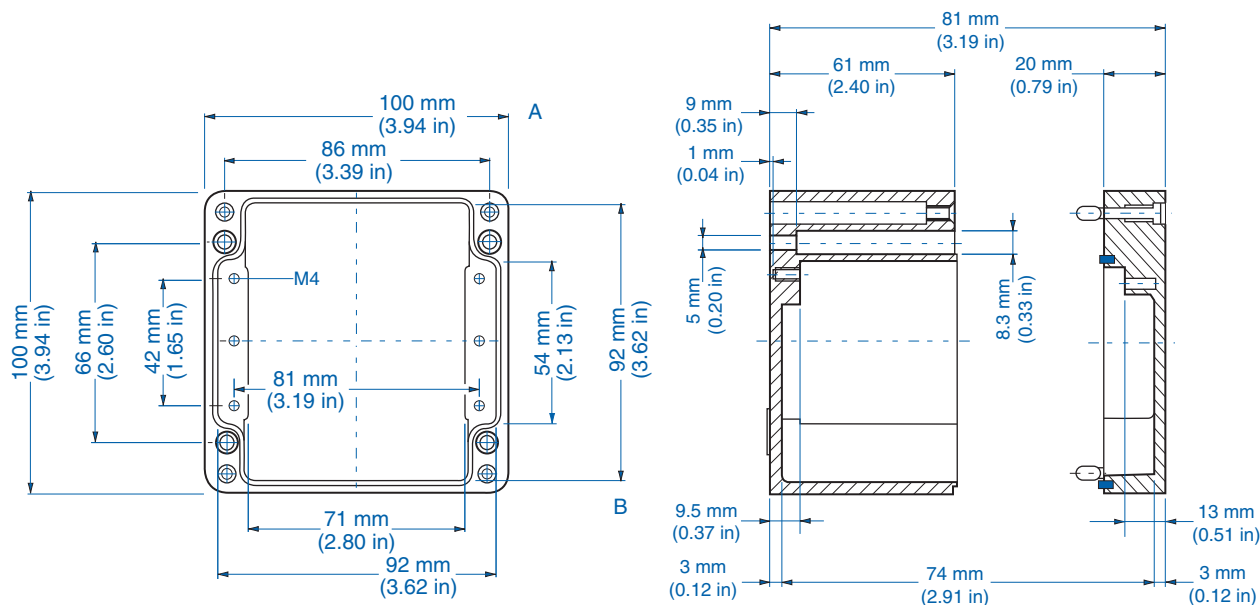

Accessories

Ordering Information	Cat. No.	Type	Std. Pk.
Mounting Plate	155-008	ALMPS-1010	1
Hinge Kit Set	154-210	HK-AL	1
Mounting Tab Kit - small	154-004	MT-AL1	1

Please refer to pages 149-152 for additional accessories and detailed information.