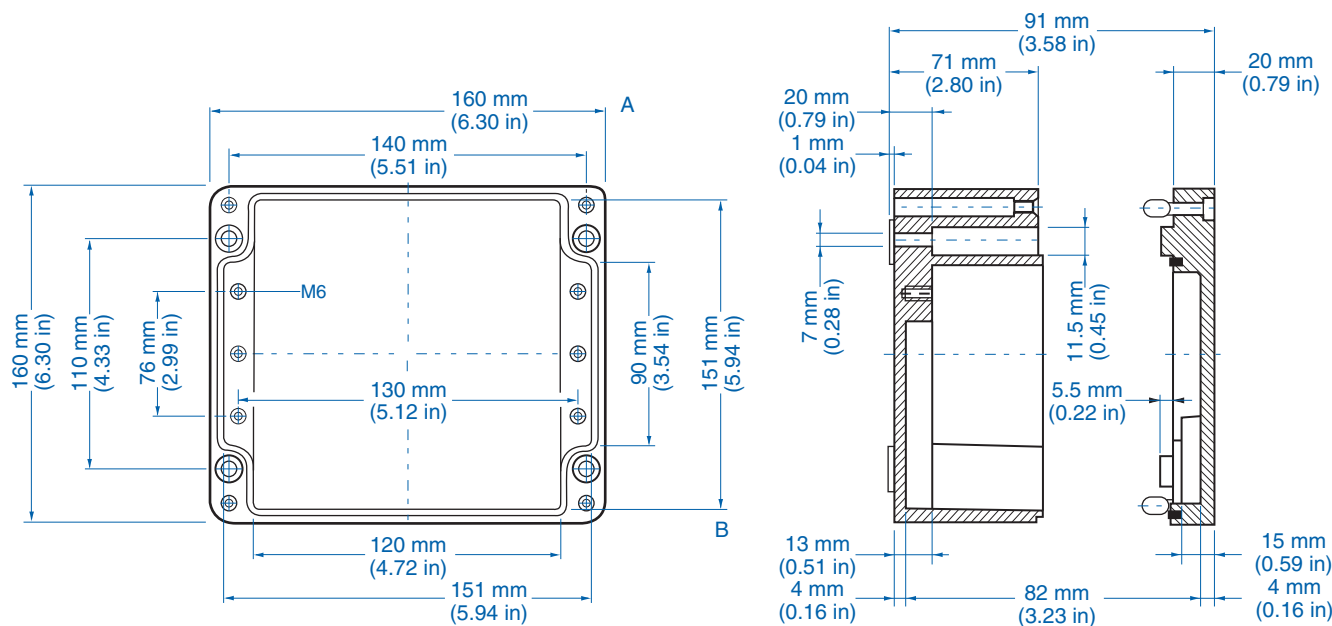

Accessories

Ordering Information	Cat. No.	Type	Std. Pk.
Mounting Plate	155-011	ALMPS-1616	1
Hinge Kit Set	154-210	HK-AL	1
DIN Rail TS 35 - 35 x 145mm	162-011	TS35/145	1
Mounting Tab Kit - large	154-006	MT-AL2	1

Please refer to pages 149-152 for additional accessories and detailed information.