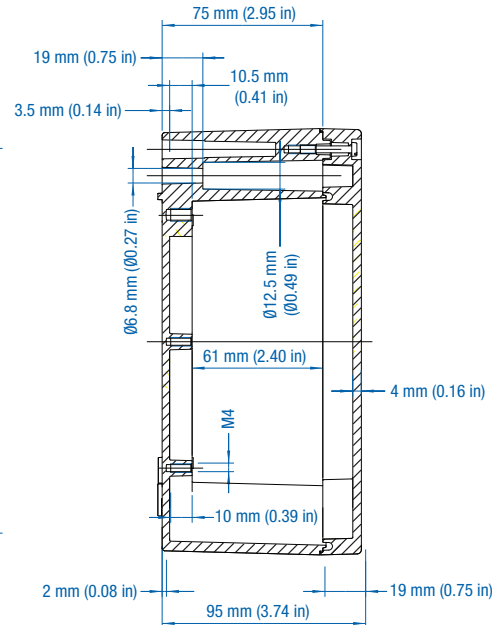

Accessories

Ordering Information	Cat. No.	Type	Std. Pk.
Mounting Plate (plastic)	195-007	TKMPI-1818	1
Mounting Plate (steel)	197-007	TKMPS-1818	1
Hinge Kit Set	154-210	HK-AL	1
DIN Rail TS 35 - 144 mm	198-144	TS35/144	1
Mounting Tab Kit - large	154-006	MT-AL2	1

Please refer to pages 149-152 for additional accessories and detailed information.