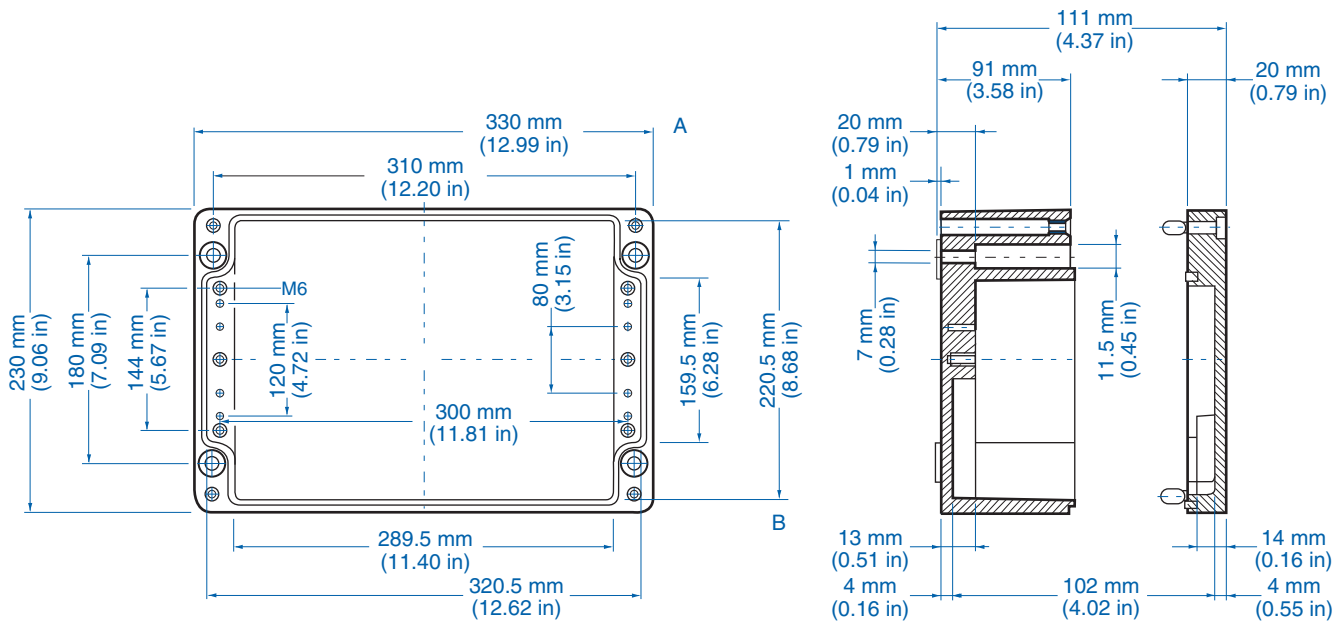

Accessories

Ordering Information	Cat. No.	Type	Std. Pk.
Mounting Plate	155-016	ALMPS-3323	1
Hinge Kit Set	154-210	HK-AL	1
DIN Rail TS 35 - 35 x 316mm	162-016	TS35/316	1
Mounting Tab Kit - large	154-006	MT-AL2	1

Please refer to pages 149-152 for additional accessories and detailed information.